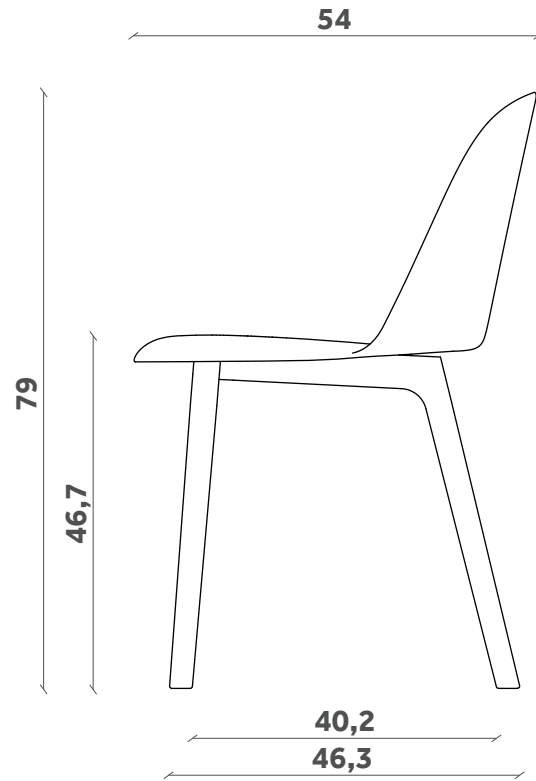

MARIOLINA

Sedia/Chair

Design e-ggs

SD 66

FINITURE / FINISHES

Base

Base

Legno / Wood