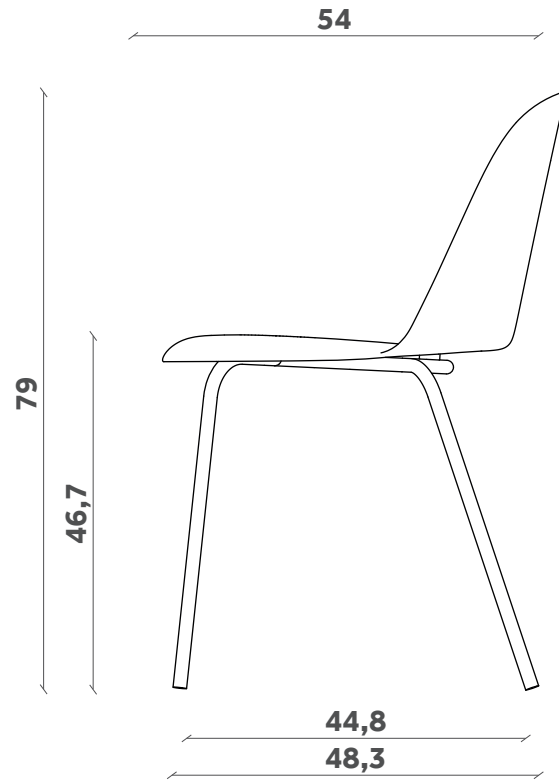

Sedia/Chair

Design e-ggs

SD 65

FINITURE / FINISHES

Base

Base

Metallo / Metal

Anthracite
Ral: 7016