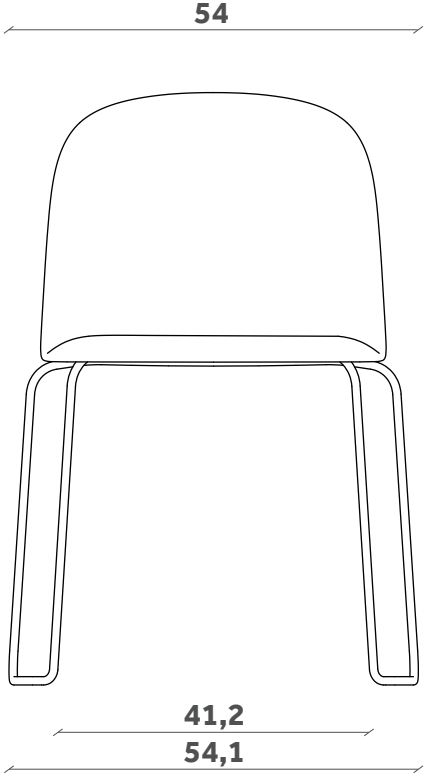

MARIOLINA

Sedia/Chair

Design e-ggs

SD 67