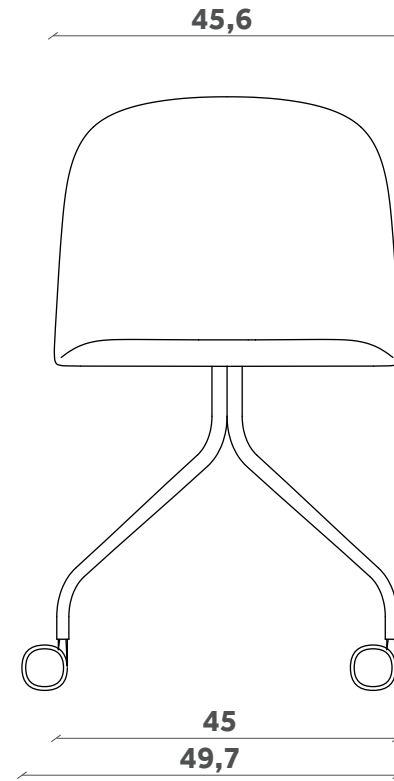

MARIOLINA

Sedia/Chair

Design e-ggs

SD 68