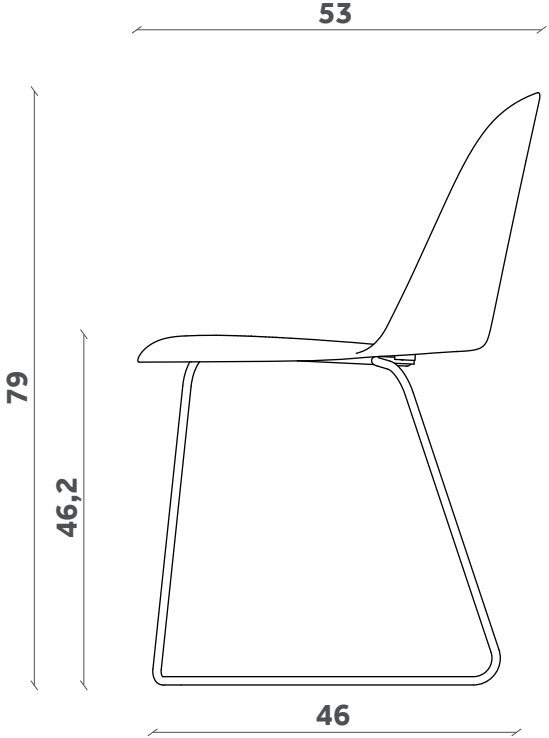

MARIOLINA

Sedia/Chair

Design e-ggs

SD 67