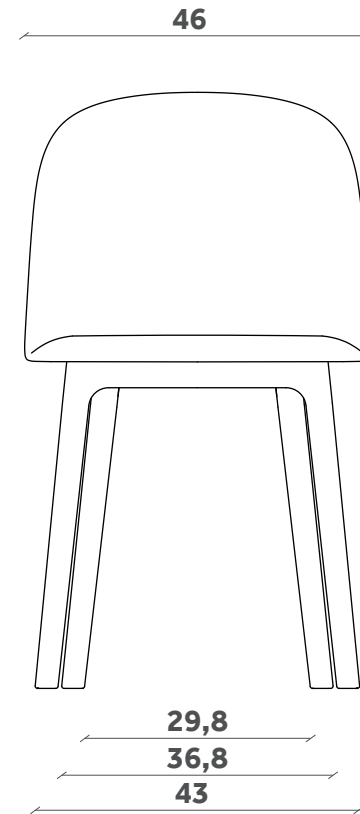

MARIOLINA

Sedia/Chair

Design e-ggs

SD 66

FINITURE / FINISHES

Base

Base

Legno / Wood