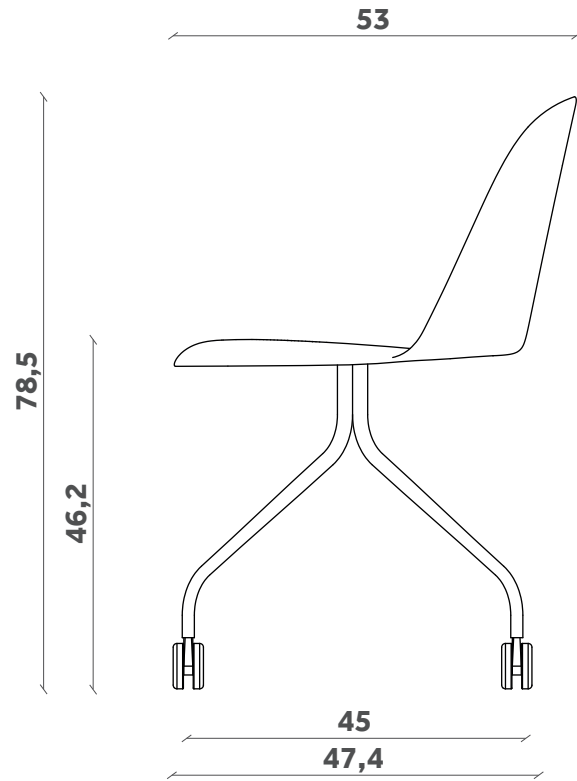

Sedia/Chair

Design e-ggs

SD 68

FINITURE / FINISHES

Base

Base

Metallo / Metal

Anthracite
Ral: 7016