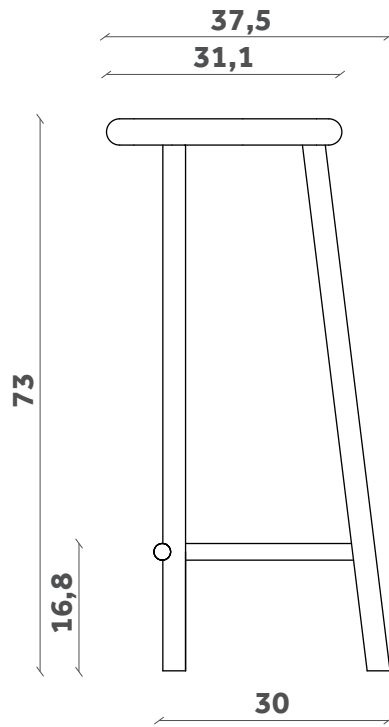

MILK

Sgabello/Stool

Design Paolo Cappello

SG 11

MILK

Sgabello/Stool

Design Paolo Cappello

SG 12

MILK

Sgabello/Stool

Design Paolo Cappello

SG 13

FINITURE / FINISHES

Struttura Structure

Laccati / Lacquer

White
Ral: 9016

Seduta Seat

Beech