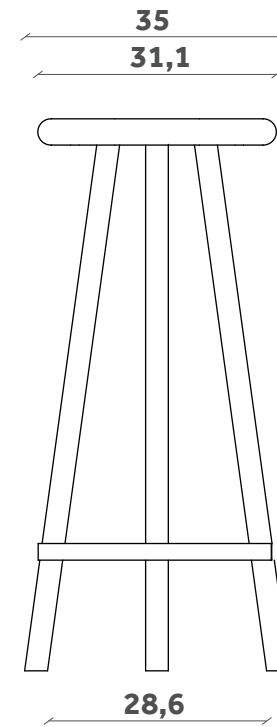

MILK

Sgabello/Stool

Design Paolo Cappello

SG 11

MILK

Sgabello/Stool

Design Paolo Cappello

SG 12

MILK

Sgabello/Stool

Design Paolo Cappello

SG 13

FINITURE / FINISHES

Struttura Structure

Laccati / Lacquer

White
Ral: 9016

Seduta Seat

Beech