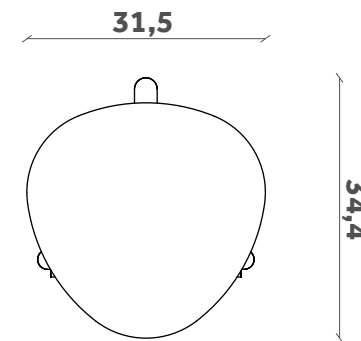

MILK

Sgabello/Stool

Design Paolo Cappello

SG 11

MILK

Sgabello/Stool

Design Paolo Cappello

SG 12