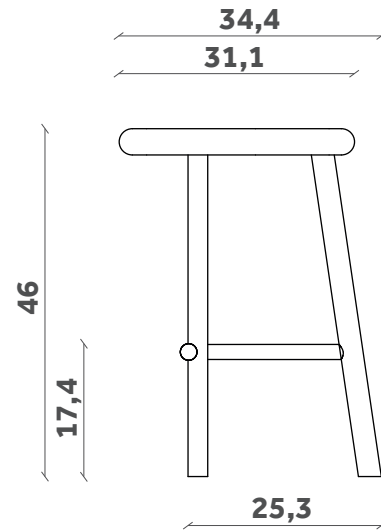

MILK

Sgabello/Stool

Design Paolo Cappello

SG 11

MILK

Sgabello/Stool

Design Paolo Cappello

SG 12

MILK

Sgabello/Stool

Design Paolo Cappello

SG 13

FINITURE / FINISHES

Struttura Structure

Laccati / Lacquer

White
Ral: 9016

Seduta Seat

Beech