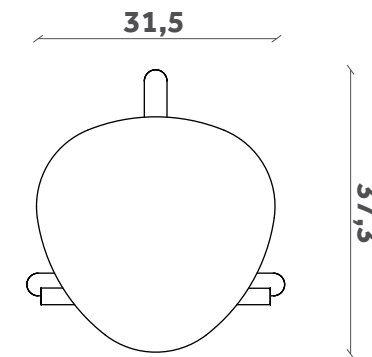

MILK

Sgabello/Stool

Design Paolo Cappello

SG 13

FINITURE / FINISHES

Struttura Structure

Laccati / Lacquer

White
Ral: 9016