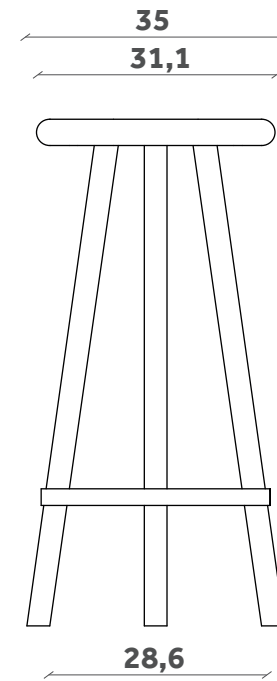

MILK

Sgabello/Stool

Design Paolo Cappello

SG 11

MILK

Sgabello/Stool

Design Paolo Cappello

SG 12

MILK

Sgabello/Stool

Design Paolo Cappello

SG 13

FINITURE / FINISHES

Struttura Structure

Laccati / Lacquer

White
Ral: 9016

Seduta Seat

Beech