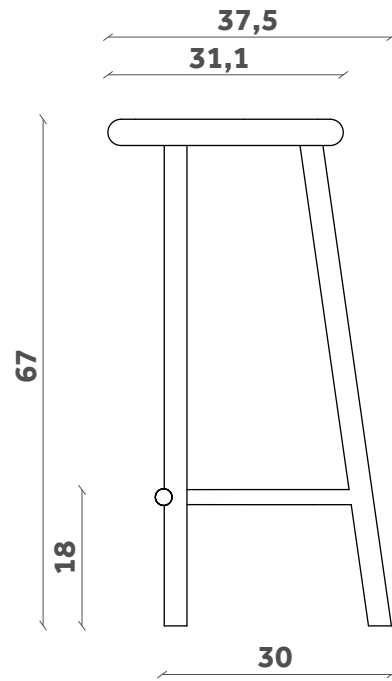

MILK

Sgabello/Stool

Design Paolo Cappello

SG 11

MILK

Sgabello/Stool

Design Paolo Cappello

SG 12

MILK

Sgabello/Stool

Design Paolo Cappello

SG 13

FINITURE / FINISHES

Struttura Structure

Laccati / Lacquer

White
Ral: 9016

Seduta Seat

Beech