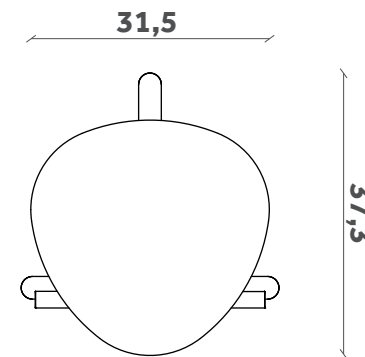

MILK

Sgabello/Stool

Design Paolo Cappello

SG 13

FINITURE / FINISHES

Struttura Structure

Laccati / Lacquer

White
Ral: 9016