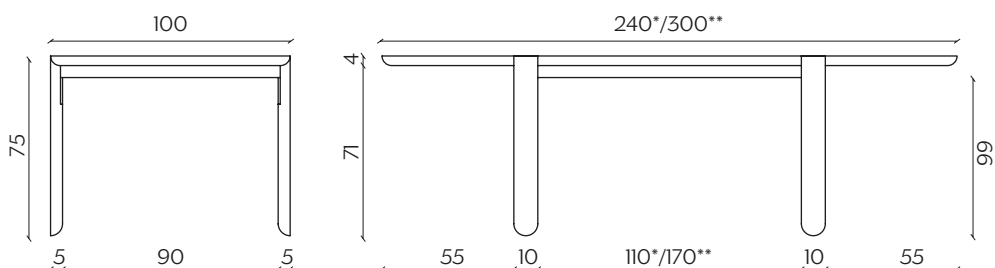

We like to think that Ovo comes from some Warner Bros cartoon, both due to its curiosity and to its irresistible humour. This young, cute table plays with shapes and materials, forming a sweet semicircle where the leg meets the top.

## DIMENSIONI | DIMENSIONS

\*lunghezza | width: 240 cm  
larghezza | depth: 100 cm  
altezza | height: 75 cm

\*\*lunghezza | width: 300 cm  
larghezza | depth: 100 cm  
altezza | height: 75 cm