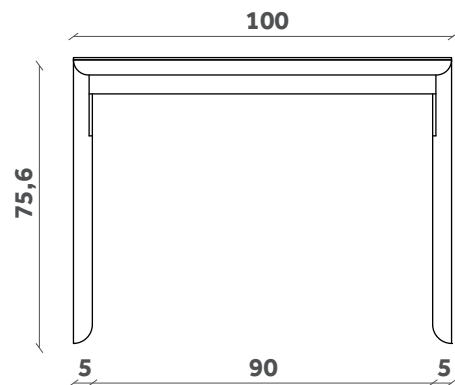

# OVO

Tavolo/Table  
Design e-ggs

TP 81

TP 80

240x100

300x100

PIANI LEGNO

# OVO

Tavolo/Table  
Design e-ggs

TP 81

TP 80

240x100

300x100

PIANI CERAMICA