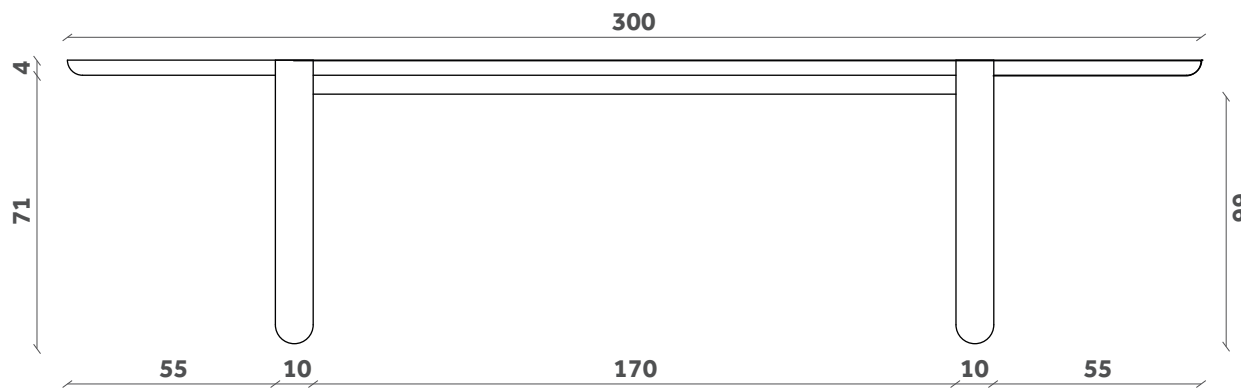

# OVO

Tavolo/Table  
Design e-ggs

TP 81

TP 80

240x100

300x100

PIANI LEGNO

# OVO

Tavolo/Table  
Design e-ggs

TP 81

TP 80

240x100

300x100

PIANI CERAMICA