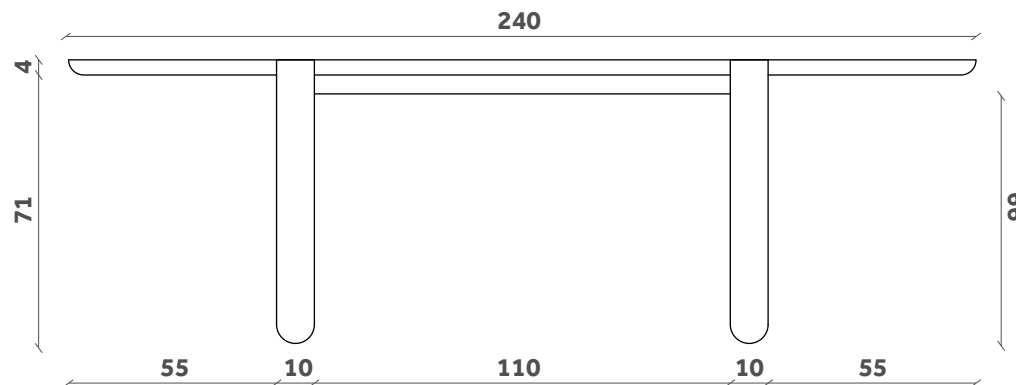

# OVO

Tavolo/Table  
Design e-ggs

TP 81

TP 80

240x100

300x100

PIANI LEGNO

# OVO

Tavolo/Table  
Design e-ggs

TP 81

TP 80

240x100

300x100

PIANI CERAMICA