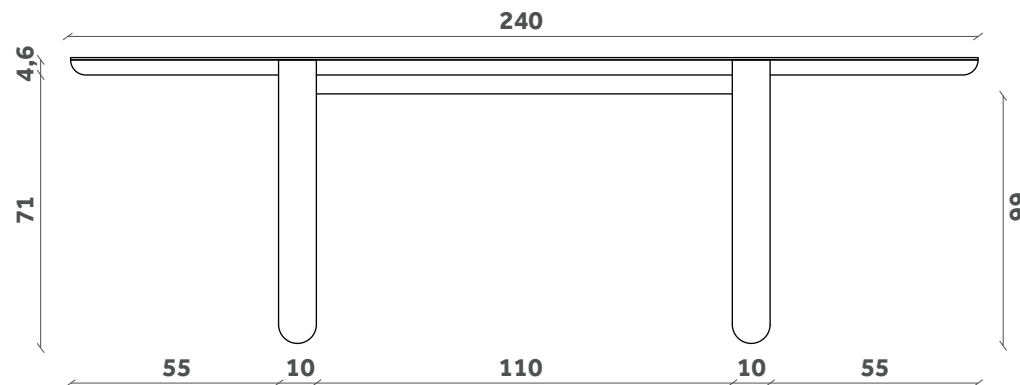

# OVO

Tavolo/Table  
Design e-ggs

TP 81

TP 80

240x100

300x100

PIANI LEGNO

# OVO

Tavolo/Table  
Design e-ggs

TP 81

TP 80

240x100

300x100

PIANI CERAMICA