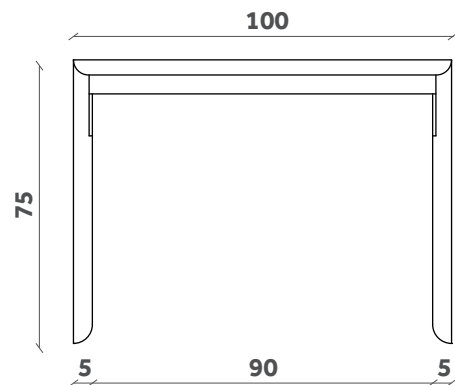

# OVO

Tavolo/Table  
Design e-ggs

TP 81

TP 80

240x100

300x100

PIANI LEGNO

# OVO

Tavolo/Table  
Design e-ggs

TP 81

TP 80

240x100

300x100

PIANI CERAMICA