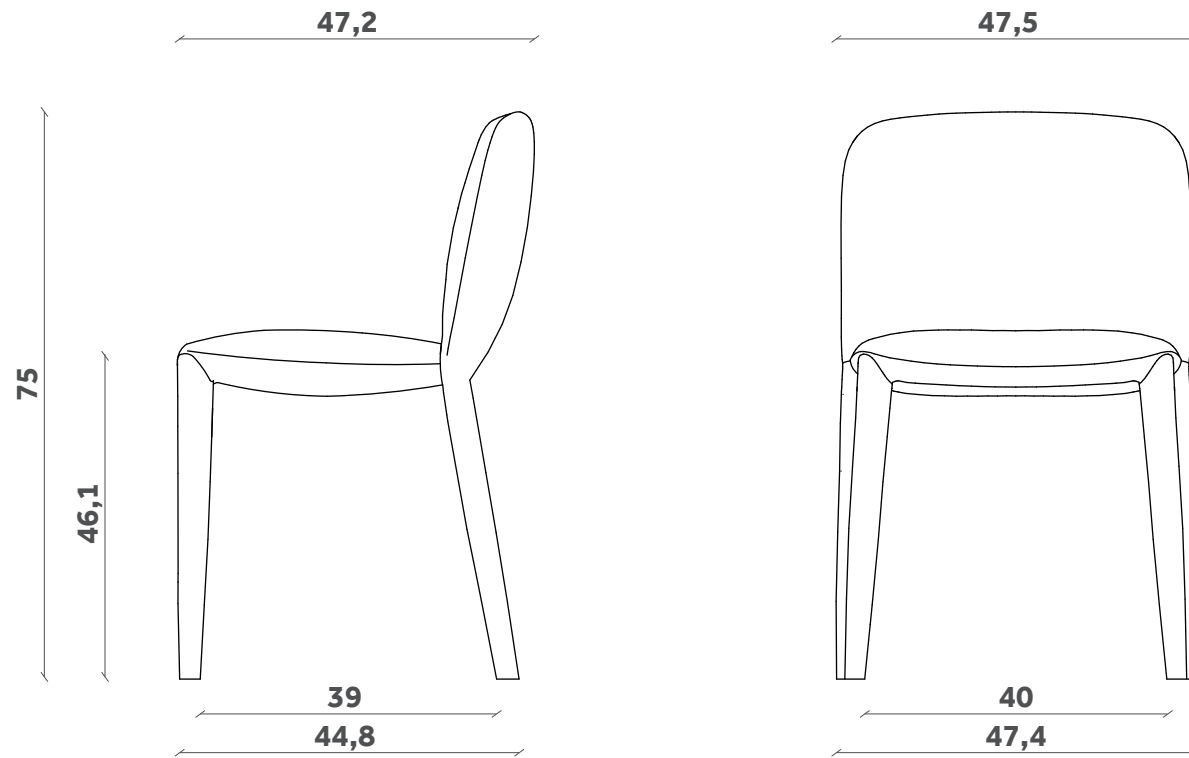

PELÉ

Sedia/Chair

Design e-ggs

SD 42

Ecoleather **with quilted rhombus drawing*

White

Ivory

Dark Gray