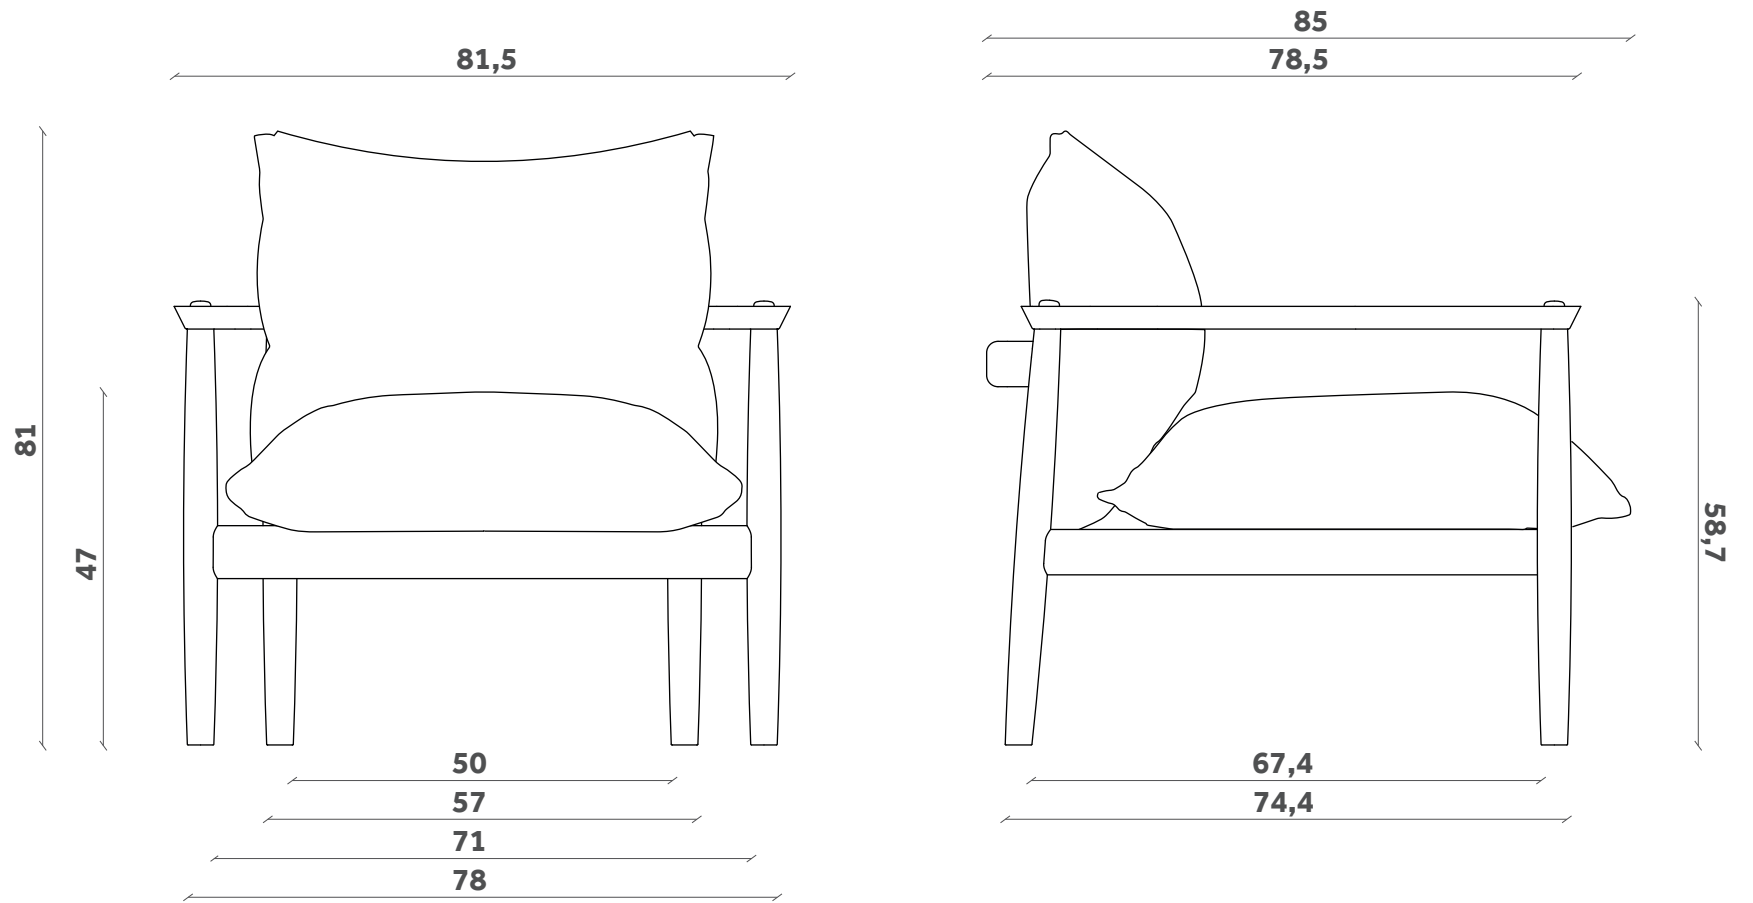

SERGIA

Poltrona/Armchair

Design Francesco Beghetto

PL 47

FINITURE / FINISHES

Base Base

Legno / Wood

Beech

Ash Stained
Walnut

Black Aniline

Intense Blue
Aniline

Gray Aniline

Seduta Seat

Tessuto cliente

min. 2 pezzi
h1,40x2,7ml a seduta

Customer own fabric