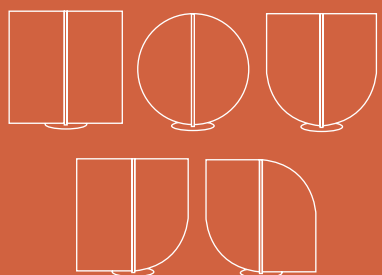

The Novelties

MISSANA

PAUSE

Acoustic Panels

Floor Acoustic Panels

Height /163 Depth /60 Width /160

Wall Acoustic Panels

Height /60 Depth /1,5 Width /120

Four modules available for multiple combinations.

Technical Features

Plywood board coverd with polyester fibre.
Upholstered in fabric and cork.
Floor: Lacquered iron pole and circular base structure.
Wall: Metal anchoring system included.
Note: floor panels joined in one piece and upholstered two sides, wall panels sold individually and only one side wrapped upholstery.
All measurements are approximate.

FLOOR PACKAGING 3pc
Parcel Sizes (cm) 168 x 8 x 165
168 x10 x 10
65ø x 5
Weight 55kg

WALL PACKAGING 1pc
Parcel Sizes (cm) 127 x 5 x 67
Weight 6kg

The Novelties

MISSANA

PAUSE

Set up instructions