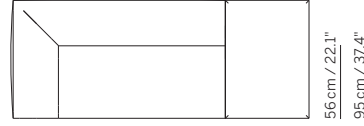

164 cm / 64.6"

125 cm / 49.2"

44 cm / 17.3"
68 cm / 26.8"

2.5 z al/ar

56 cm / 22.1"
95 cm / 37.4"

189 cm / 74.4"

150 cm / 59.1"

44 cm / 17.3"
68 cm / 26.8"

3 z al/ar

56 cm / 22.1"
95 cm / 37.4"

214 cm / 84.3"

175 cm / 68.9"

44 cm / 17.3"
68 cm / 26.8"

3.5 z al/ar

56 cm / 22.1"
95 cm / 37.4"

AZTEC

Gerard van de Berg 1981/2019

224 cm / 88.2"

164 cm / 64.6"

44 cm / 17.3"
68 cm / 26.8"

2.5 z-d-pl/pr

56 cm / 22.1"
95 cm / 37.4"

249 cm / 98"

189 cm / 74.4"

44 cm / 17.3"
68 cm / 26.8"

3 z-d-pl/pr

56 cm / 22.1"
95 cm / 37.4"

274 cm / 107.9"

214 cm / 84.3"

44 cm / 17.3"
68 cm / 26.8"

3.5 z-d-pl/pr

56 cm / 22.1"
95 cm / 37.4"