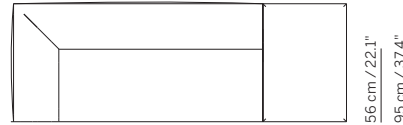

164 cm / 64.6"

125 cm / 49.2"

44 cm / 17.3"
68 cm / 26.8"

2.5 z al/ar

56 cm / 22.1"
95 cm / 37.4"

189 cm / 74.4"

150 cm / 59.1"

44 cm / 17.3"
68 cm / 26.8"

3 z al/ar

56 cm / 22.1"
95 cm / 37.4"

214 cm / 84.3"

175 cm / 68.9"

44 cm / 17.3"
68 cm / 26.8"

3.5 z al/ar

56 cm / 22.1"
95 cm / 37.4"

AZTEC

Gerard van de Berg 1981/2019

224 cm / 88.2"

164 cm / 64.6"

44 cm / 17.3"
68 cm / 26.8"

2.5 z-d-pl/pr

56 cm / 22.1"
95 cm / 37.4"

249 cm / 98"

189 cm / 74.4"

44 cm / 17.3"
68 cm / 26.8"

3 z-d-pl/pr

56 cm / 22.1"
95 cm / 37.4"

274 cm / 107.9"

214 cm / 84.3"

44 cm / 17.3"
68 cm / 26.8"

3.5 z-d-pl/pr

56 cm / 22.1"
95 cm / 37.4"