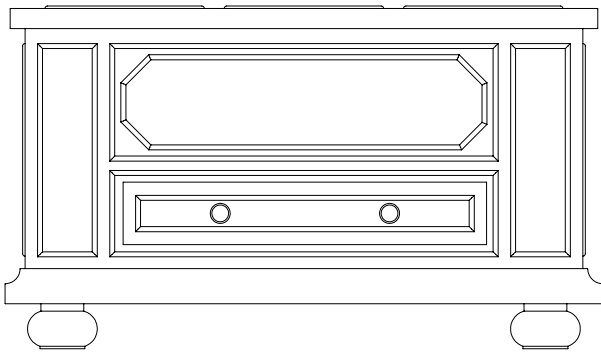

m o o o i[®]

Altdeutsche Chest

-hand painted furniture-

There is always something magic about the word chest, even if it's simply meant to store blankets in a charming vintage way... In this case the magic originates from the intricate pattern of symbols designed on its surface, creating a mysterious message that waits to be deciphered.

Designer	Studio Job
Year of design	2011
Material	solid pine and pine veneer, stained white
Additional	Lid opens to storage space, small drawer below

m o o o i[®]

Main dimensions

120cm | 47.2"

55cm | 21.7"

78cm | 26.8"