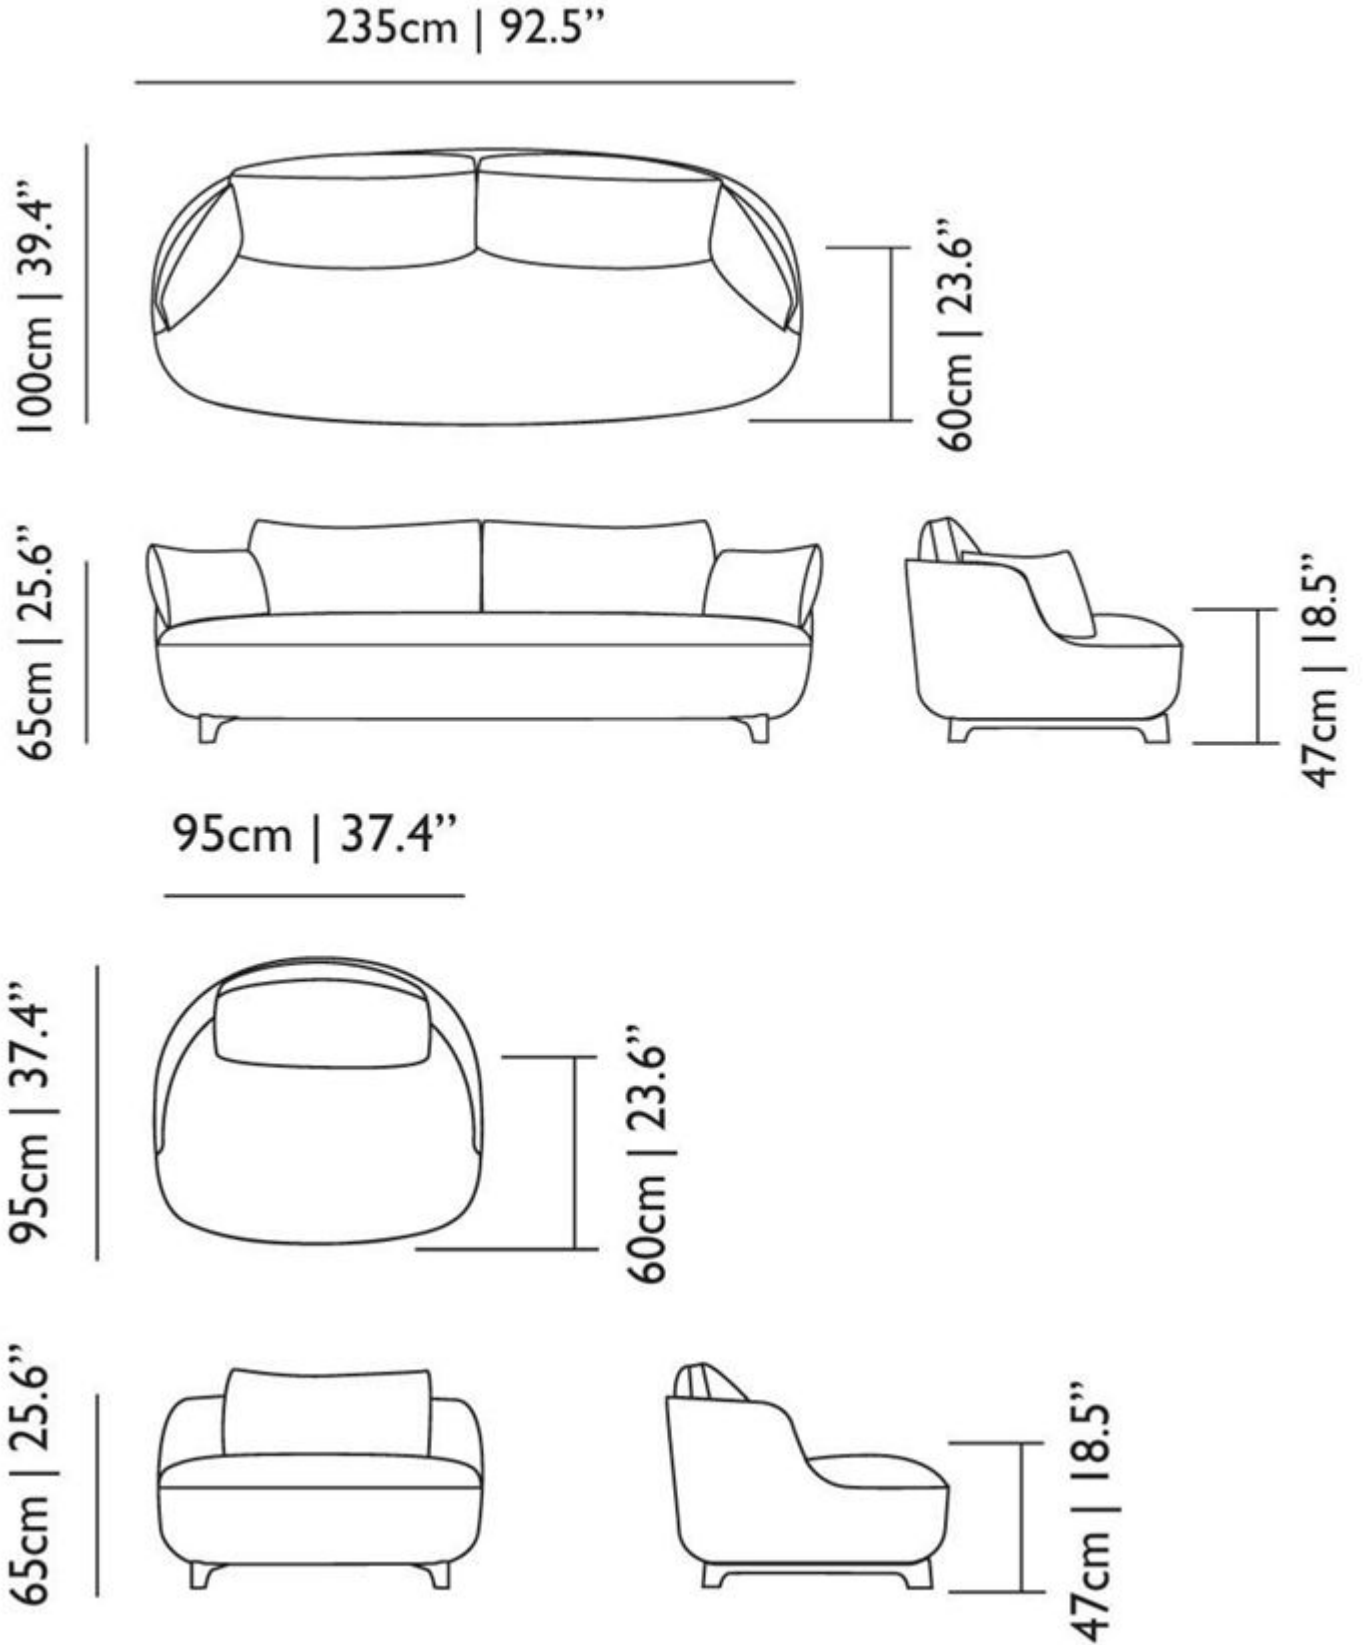

m o o o i[®]

Bart Canapé & Canapé Armchair

by Moooi Works | Bart Schilder

Have you ever thought of bringing a touch of grandeur to your home, without conveying the firm austerity of real antiques?

Designer	Moooi Works
Year of design	2012
Material	Wooden frame covered in foam and dacron, the seat cushion is made in foam.

m o o o i[®]

detailing

Bart sofa is produced with removable covers for the seat cushion and all pillows (please check per category).

There are 3 compositions available; SOFA (low seat), CANAPE (active seat) and DAYBED.

The Daybed comes with a set of pillows in matching upholstery.

technical

The Bart sofa is constructed from a wood frame covered in foam and dacron, the seat cushion is made in foam and removable.

Bart sofa is produced with removable covers for the seat cushion and all pillows (please check per category).