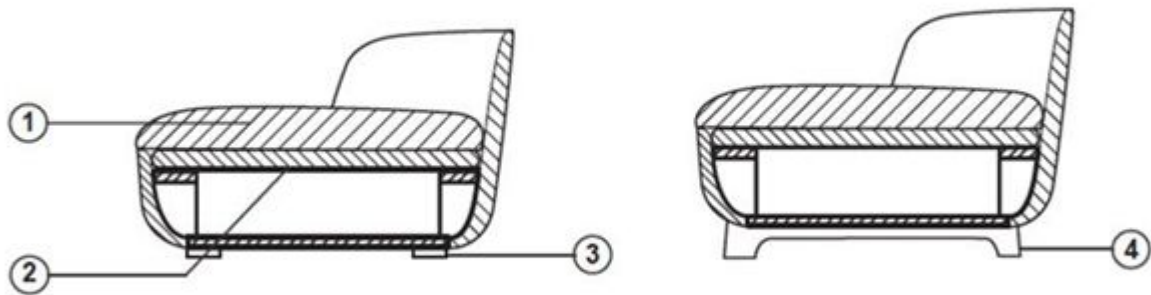

m o o o i[®]

detailing

Bart sofa is produced with removable covers for the seat cushion and all pillows (please check per category).

There are 3 compositions available; SOFA (low seat), CANAPE (active seat) and DAYBED.

The Daybed comes with a set of pillows in matching upholstery.

technical

The Bart sofa is constructed from a wood frame covered in foam and dacron, the seat cushion is made in foam and removable.

Bart sofa is produced with removable covers for the seat cushion and all pillows (please check per category).