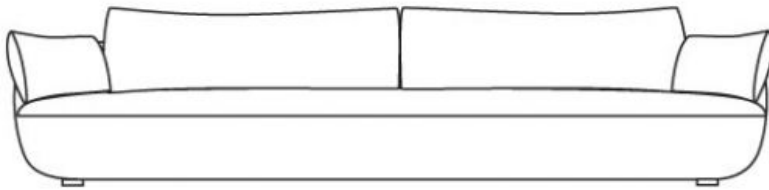

m o o o i[®]

dimensions

295cm | 116.1"

110cm | 43.3"

68cm | 26.8"

60cm | 23.6"

42cm | 16.5"

technical

The Bart sofa is constructed from a wood frame covered in foam and dacron, the seat cushion is made in foam and removable.

Bart sofa is produced with removable covers for the seat cushion and all pillows (please check per category).