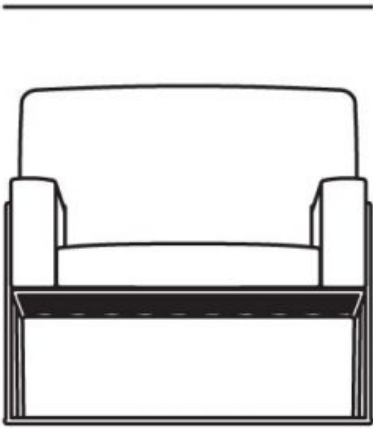

## Charles Chair

---

by Marcel Wanders

Light and elegant, soft and comfy, the Charles Chair by Marcel Wanders is a triumph of geometrical forms that interact to create a harmonious silhouette, in which the seat is marginally tilted backward by the long-legged frame. This slightly uplifted posture generates an illusion of motion that adds to its graceful flair.

## dimensions

82 cm | 32.3"

40 cm | 15.7"

79 cm | 31.1"

75 cm | 29.5"