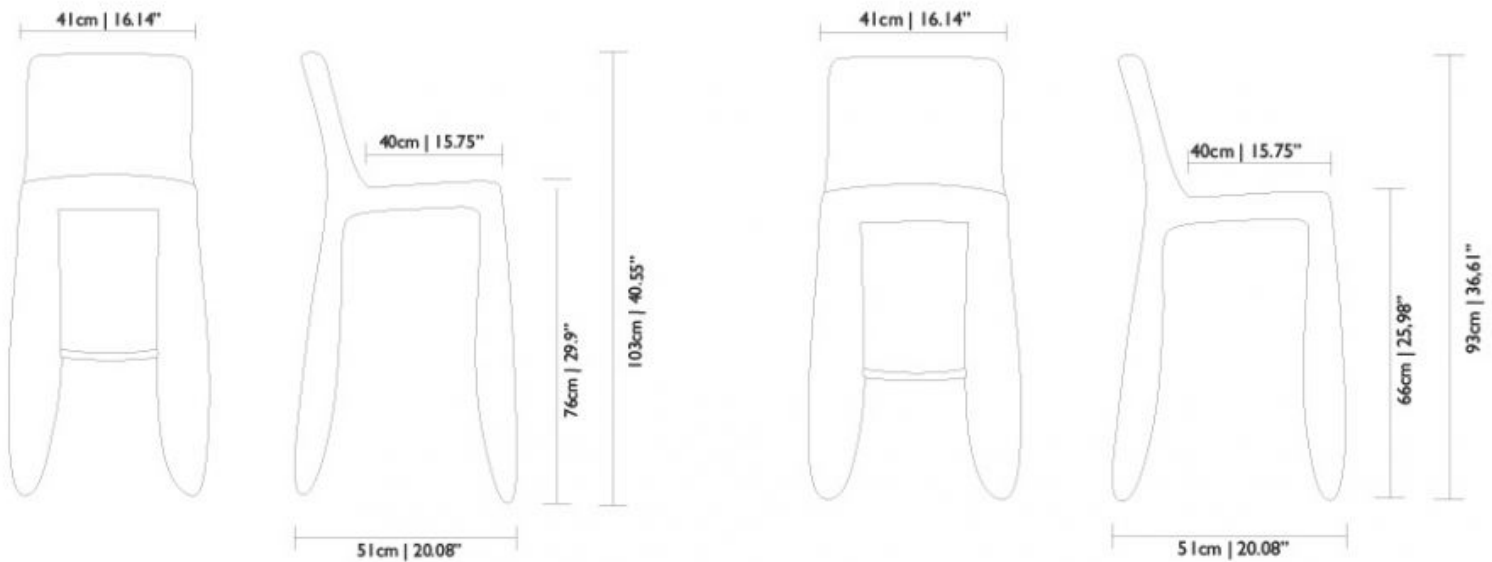

Designer

Marcel Wanders

Year of design

2014

Material

Divina Melange 2 on foam upholstered Steel Frame

m o o o i[®]

dimensions bar stool & bar stool low