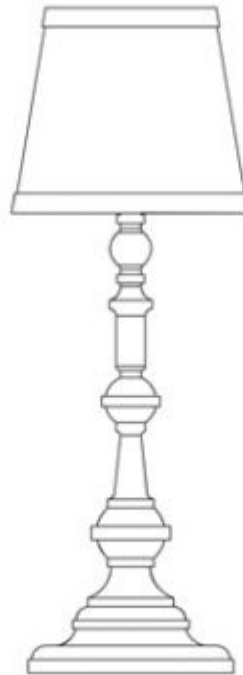

m o o o i[®]

Paper Floor Lamp

by Studio Job

Did the idea of paper furniture ever strike your mind?

Paper, cardboard and papier-mâché are familiar to all of us. They bring back memories of kindergarten and our first experiences of making things. Inspired by classic icons but manufactured like modern day furniture, this furniture collection is an ode to classical style and to the material.

Designer Studio Job

Year of design 2005

m o o o i[®]

dimensions

70cm | 27.6"

194cm | 76.4"

m o o o i[®]

detailing

The Paper collection illustrates its story with a lacquered paper finish.

technical

E27 x I
60 W MAX type A
Cable length 3 M (black)
Europlug

E26 x I
100 W MAX type A
Cable length 3 M (black)
US 2-pin plug