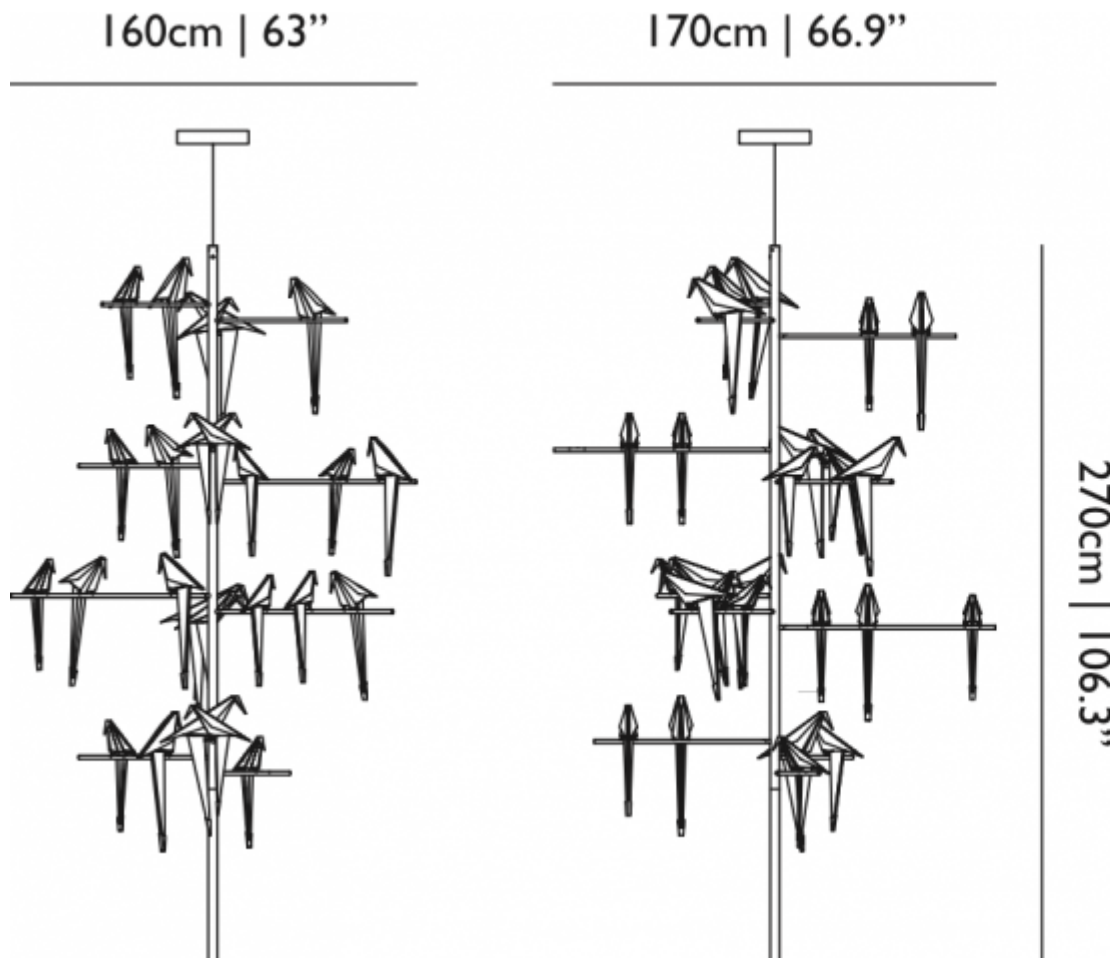

m o o o i[®]

Perch Light Tree

What is more poetic and elegantly captivating than a bird perched on a branch, flirting, singing and celebrating life?

Designer

Umut Yamac

Year of design

2016

Material

Steel, Aluminium, PP

Additional

Solid State LED

m o o o i[®]

dimensions

Packaging

H 222,5 cm | 87,5"

W 186 cm | 73,2"

D 186 cm | 73,2"

Colli 1/1

With packaging:

21 KG | 46 lb

m o o o i[®]

Technical

Input Voltage:

100-240V ~ 50/60Hz

Power Consumption:

90W

Colour Temperature:

2700K

Light source:

Solid State LED

CRI:

80