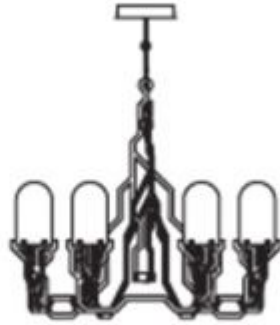

m o o o i[®]

Plant Chandelier

Design duo Kranen/Gille has developed the Plant Chandelier, which has grown and spread its branches in unforeseen directions.

Designer

Kranen/Gille

Year of design

2019

m o o o i[®]

Dimensions

90cm | 35.4"

78cm | 30.7"

80cm | 31.5"

m o o o i[®]

Technical UL

**Material:**

Steel, coated glass

Dimensions:

Ø35.8" x H35.4"

Weight:

20 kg

Power consumption:

Max 16W

Input voltage:

120V