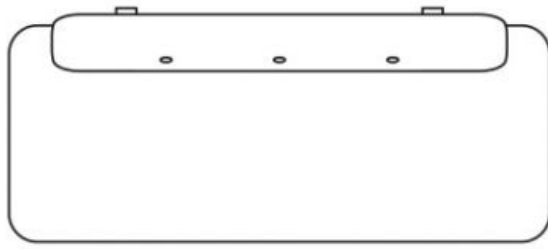

m o o o i[®]

Power Nap

A classy and stylish promotor of comfortable lounging for it encourages the possibility, however unexpected, of enjoying a quick nap to freshen up.

Designer	Marcel Wanders
Year of design	2015
Material	Steel frame powdercoated or chrome, wooden sleds, foam and fabric

m o o o i

86cm | 33,9"

63cm | 24,8"

66cm | 26"

200cm | 78,7"

31cm | 12,2"