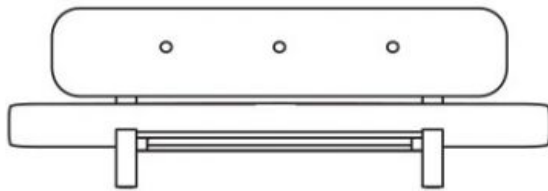

m o o o i[®]

Power Nap

A classy and stylish promotor of comfortable lounging for it encourages the possibility, however unexpected, of enjoying a quick nap to freshen up.

Designer	Marcel Wanders
Year of design	2015
Material	Steel frame powdercoated or chrome, wooden sleds, foam and fabric

m o o o i

86cm | 33,9"

63cm | 24,8"

66cm | 26"

200cm | 78,7"

31cm | 12,2"