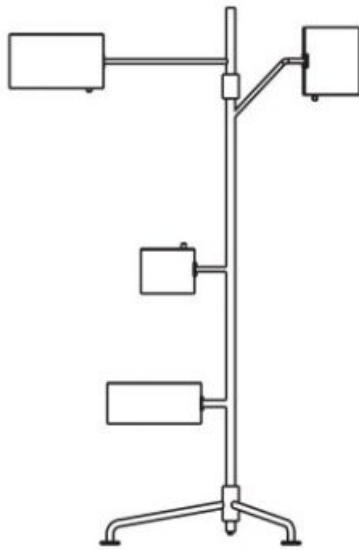

m o o o i[®]

Statistocrat Floor Lamp

by Atelier Van Lieshout

The floor lamp's lean aluminium body is really multifunctional with its towering two meters and all-embracing light beams, the tallest shade projecting light towards the ceiling while the wider shade acts as the perfect reading lamp. And what about the two other shades? The lowest is no shade ... but a surprisingly useful side table. Perfect to support a laptop or your favorite drink, it's always in the spotlight!

Designer

Atelier Van Lieshout

m o o i[®]

130cm | 51,2"

min. 90cm | 35,4"
max. 120cm | 47,2"

200cm | 78,7"

technical

**Amount of LED's:**

plug to lamp: 3m

switch to lamp: 1,5m

Cable Colour

Black

Switch

Hand dimmer each shade

on/off floorswitch

Ral Colours