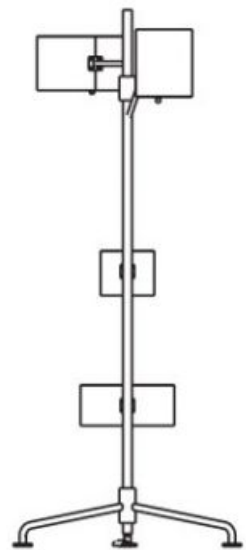

m o o o i[®]

Statistocrat Floor Lamp

by Atelier Van Lieshout

The floor lamp's lean aluminium body is really multifunctional with its towering two meters and all-embracing light beams, the tallest shade projecting light towards the ceiling while the wider shade acts as the perfect reading lamp. And what about the two other shades? The lowest is no shade ... but a surprisingly useful side table. Perfect to support a laptop or your favorite drink, it's always in the spotlight!

Designer

Atelier Van Lieshout

m o o i[®]

130cm | 51,2"

min. 90cm | 35,4"
max. 120cm | 47,2"

200cm | 78,7"

technical

**Amount of LED's:**

plug to lamp: 3m

switch to lamp: 1,5m

Cable Colour

Black

Switch

Hand dimmer each shade

on/off floorswitch

Ral Colours