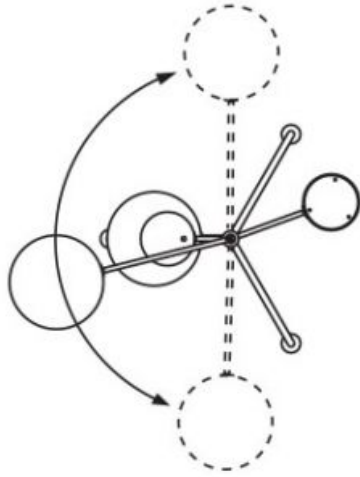

m o o o i[®]

Statistocrat Floor Lamp

by Atelier Van Lieshout

The floor lamp's lean aluminium body is really multifunctional with its towering two meters and all-embracing light beams, the tallest shade projecting light towards the ceiling while the wider shade acts as the perfect reading lamp. And what about the two other shades? The lowest is no shade ... but a surprisingly useful side table. Perfect to support a laptop or your favorite drink, it's always in the spotlight!

Designer

Atelier Van Lieshout

m o o i[®]

130cm | 51,2"

min. 90cm | 35,4"
max. 120cm | 47,2"

200cm | 78,7"

technical

**Amount of LED's:**