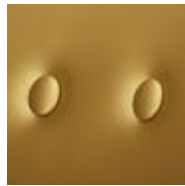

m o o o i[®]

The Golden Chair

The Golden Chair, designed by Nika Zupanc for Moooi, is available in a Glossy Golden, Matt Golden and Black on Black composition. It's elegant, retro-looking base can also be dressed in a selection of fabrics to match different interiors.

Designer	Nika Zupanc
Year of design	2013
Material	Gold chromed steel frame, Gold synthetic leather

m o o o i[®]

colours

Please note that there is a matt version available that has a higher martindale of 40.000, which is an advantage when using the chair in larger projects.

Gold
100% skai®
leather
20.000 martindale
(not available in the UK)

Matt gold | for project use
100% skai®
leather
>200.000 martindale
BS 5852 source 0&1

Black
100% skai®
leather
>50.000 Martindale
EN1021-1/2
BS5852 part I
DIN 4102-B2
NF M2