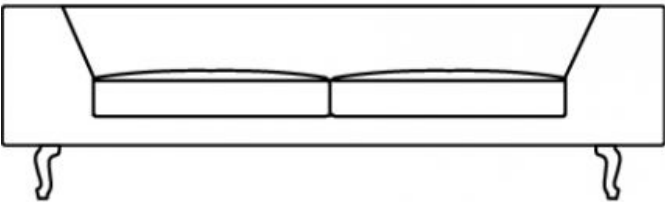

## dimensions

200cm | 78.74"

---

100cm | 39.4"

38cm | 15"

58cm | 22.8"

## technical

The Zliq sofa is constructed from a steel box frame covered in foam and dacron, the seat cushions made in foam and removable.

Zliq sofa is produced with removable covers except for the categories Faux, Arredo leather or Cervino leather. Back pillows are separately available.