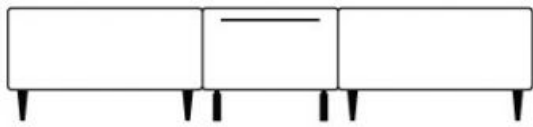

steel, foam and dacron

m o o i[®]

dimensions

38cm | 15"

technical

The Zliq sofa is constructed from a steel box frame covered in foam and dacron, the seat cushions made in foam and removable.

Zliq sofa is produced with removable covers except for the categories Faux, Arredo leather or Cervino leather. Back pillows are separately available.