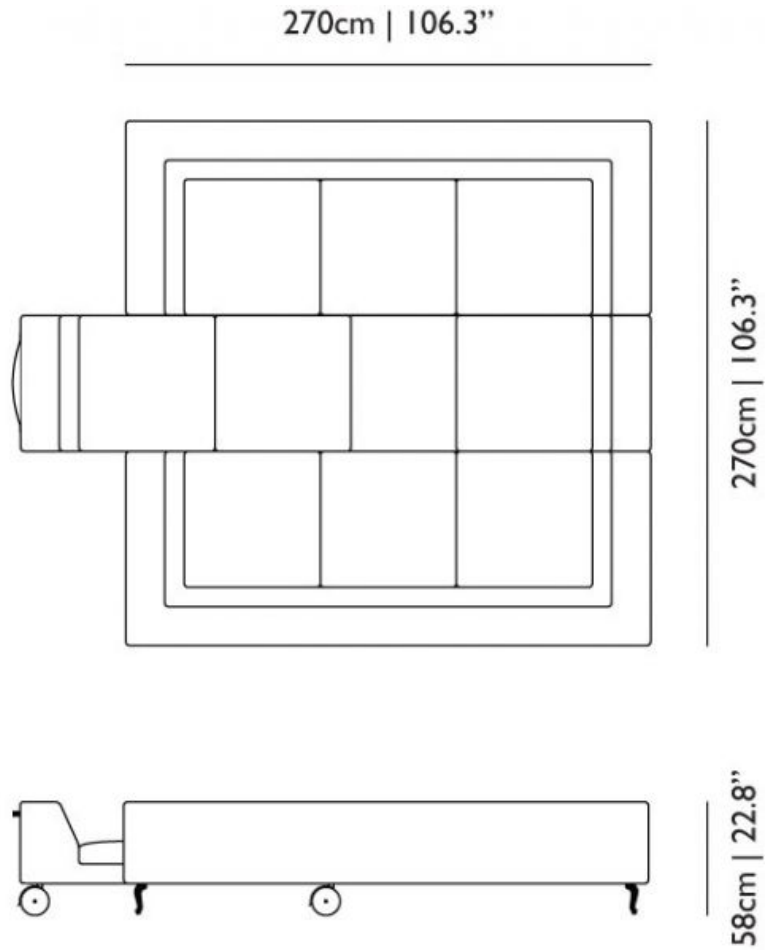

steel, foam and dacron

m o o i[®]

dimensions

38cm | 15"

technical

The Zliq sofa is constructed from a steel box frame covered in foam and dacron, the seat cushions made in foam and removable.

Zliq sofa is produced with removable covers except for the categories Faux, Arredo leather or Cervino leather. Back pillows are separately available.