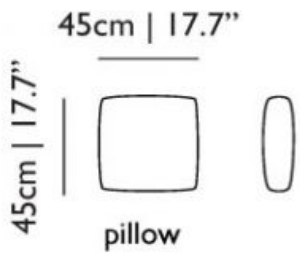

steel, foam and dacron

m o o i[®]

dimensions

38cm | 15"

technical

The Zliq sofa is constructed from a steel box frame covered in foam and dacron, the seat cushions made in foam and removable.

Zliq sofa is produced with removable covers except for the categories Faux, Arredo leather or Cervino leather. Back pillows are separately available.