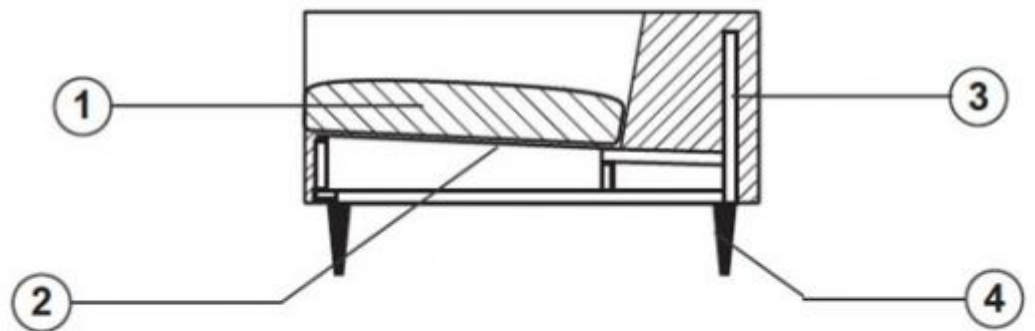

steel, foam and dacron

m o o i[®]

dimensions

38cm | 15"

technical

The Zliq sofa is constructed from a steel box frame covered in foam and dacron, the seat cushions made in foam and removable.

Zliq sofa is produced with removable covers except for the categories Faux, Arredo leather or Cervino leather. Back pillows are separately available.