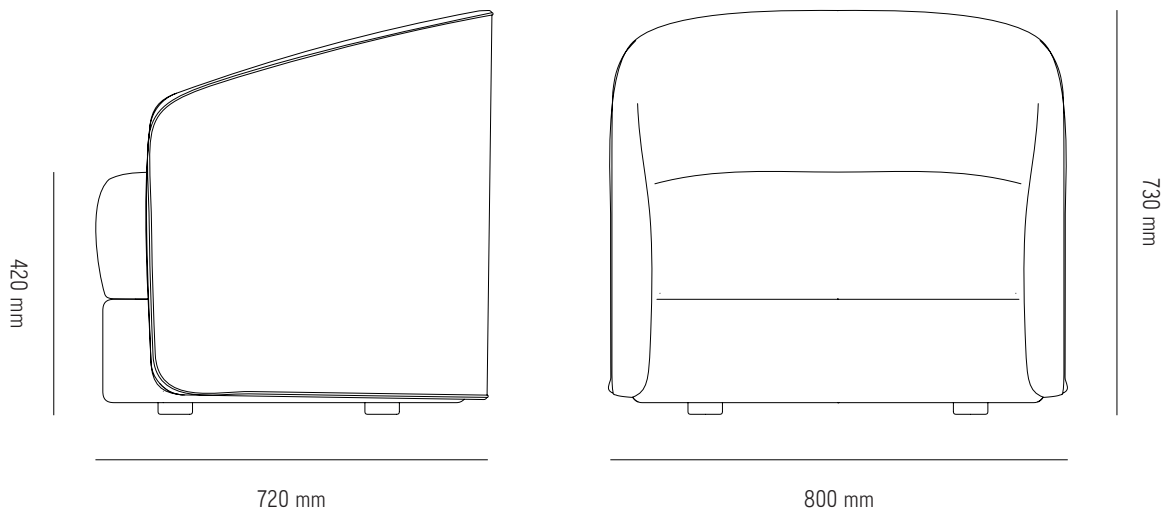

NEW WORKS.

Product Fact Sheet - Furniture - Covent Lounge Chair

Specifications

Product Name	Covent Lounge Chair
Designer	Arde Design Studio
Year	2019
Category	Furniture
Type	Lounge Chair
Material	Plywood core construction w. Seat and back in high quality foam with selected upholstery.
Product Dimensions	H: 730 x W: 800 x D: 720 mm Seat Height: 420 mm
Packaging Dimensions	H: 780 x W: 850 x D: 770 mm
COM	Fabric Requirements 3,2 meter
Delivery time	6-8 weeks
County of origin	Europe