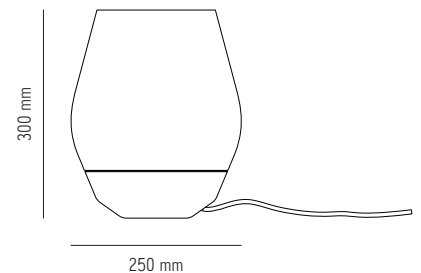

SPECIFICATION

PRODUCT NAME	BOWL TABLE LAMP
DESIGNER	KNUT BENDIK HUMLEVIK
YEAR	2015
CATEGORY	LIGHTING
TYPE	TABLE LAMP
MATERIAL	GLASS, COPPER, STEEL
COLOR /VARIATION	STAINLESS STEEL BASE W. SMOKED GLASS / RAW COPPER BASE W. SMOKED GLASS / VERDIGRISED COPPER W. GREEN GLASS
PRODUCT DIMENSIONS	H: 300 X Ø: 250 MM
PACKAGING DIMENSIONS	385 X 300 X 300 MM
CORD LENTH	1800 MM (INCL. DIMMABLE SWITCH 300 MM FROM LAMP BASE)
WEIGHT (INCL. PACKAGING)	3,2 KG
LIGHT SOURCE	E27, LED MAX 11W (220-240~50/60 HZ) (DIMMABLE BULB ONLY)
BULB	NOT INCLUDED
CERTIFICATION	CE, CLASS II, IP20
CONTRY OF ORIGION	CHINA
MASTERPACKAGING	1