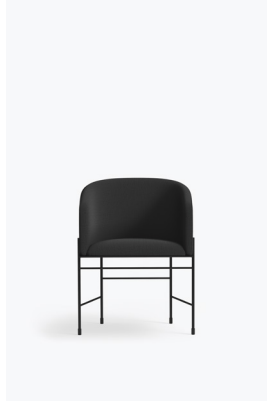

Kvadrat Floyd 792