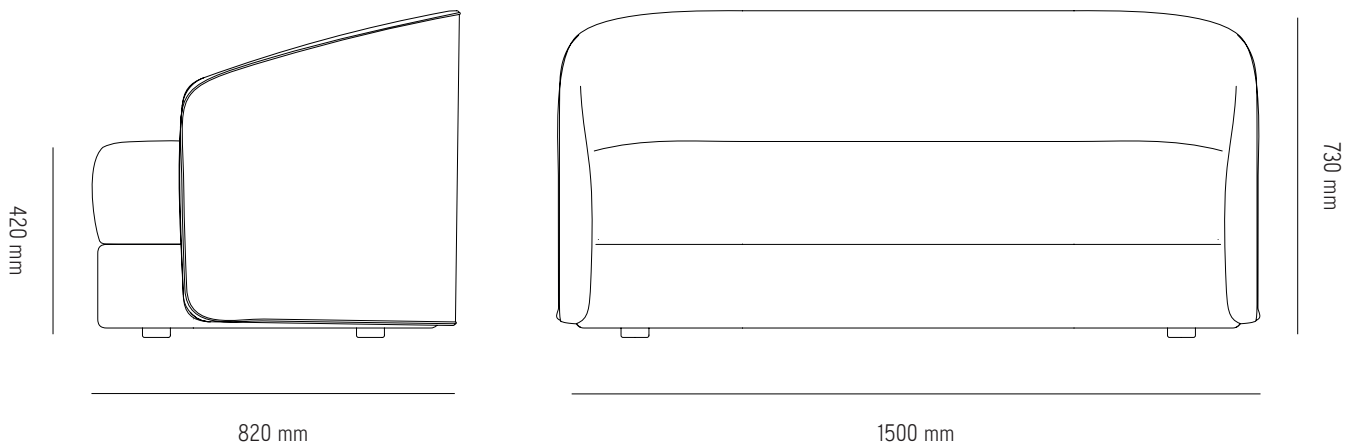

## Specifications

<b>Product Name</b>	Covent Sofa Deep, 2 Seater
<b>Designer</b>	<b>Arde Design Studio</b>
<b>Year</b>	2019
<b>Category</b>	Furniture
<b>Type</b>	Sofa
<b>Material</b>	Plywood core construction w. Seat and back in high quality foam with selected upholstery.
<b>Product Dimensions</b>	H: 730 x W: 1500 x D:820 mm Seat Height: 420 mm
<b>Packaging Dimensions</b>	H: 780 x W: 1550 x D: 870 mm
<b>COM</b>	Fabric Requirements 4,8 meter
<b>Delivery time</b>	6-8 weeks
<b>County of origin</b>	Europe