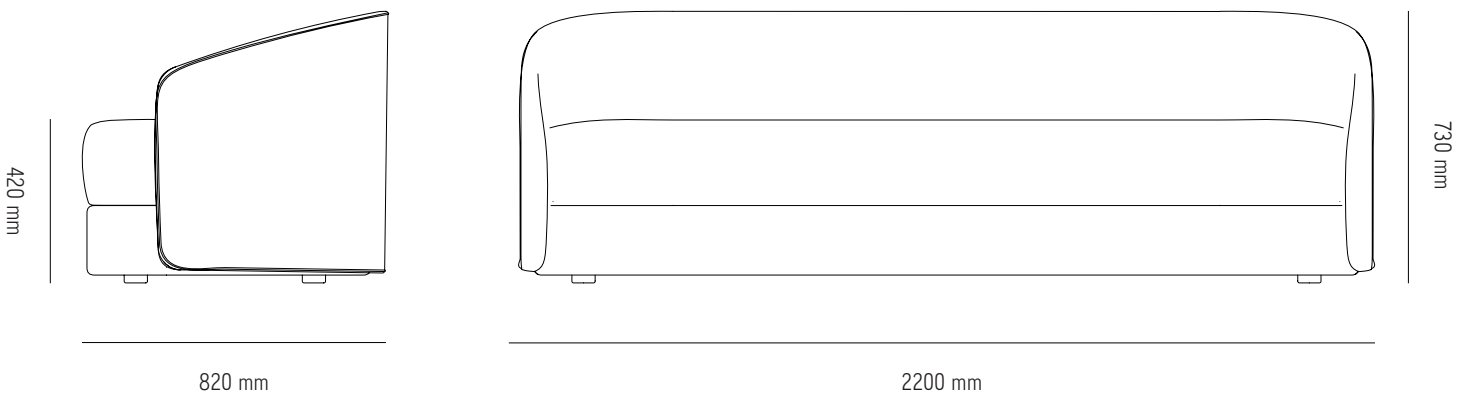

## Specifications

<b>Product Name</b>	Covent Sofa Deep, 3 Seater
<b>Designer</b>	<b>Arde Design Studio</b>
<b>Year</b>	2019
<b>Category</b>	Furniture
<b>Type</b>	Sofa
<b>Material</b>	Plywood core construction w. Seat and back in high quality foam with selected upholstery.
<b>Product Dimensions</b>	H: 730 x W: 2200 x D:820 mm Seat Height: 420 mm
<b>Packaging Dimensions</b>	H: 780 x W: 2250 x D: 870 mm
<b>COM</b>	Fabric Requirements 6,4 meter
<b>Delivery time</b>	6-8 weeks
<b>County of origin</b>	Europe