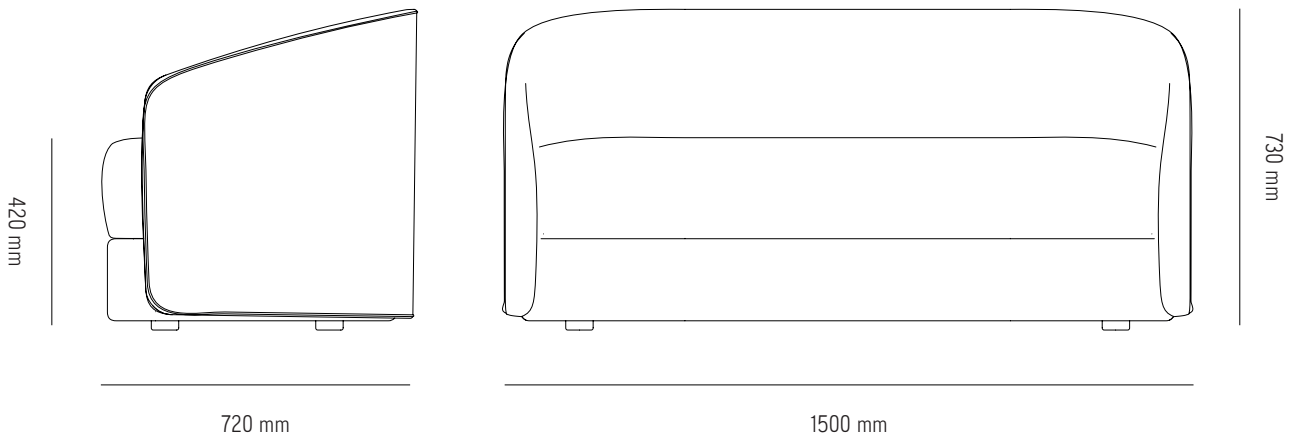

## Specifications

<b>Product Name</b>	Covent Sofa Narrow, 2 Seater
<b>Designer</b>	<b>Arde Design Studio</b>
<b>Year</b>	2019
<b>Category</b>	Furniture
<b>Type</b>	Sofa
<b>Material</b>	Plywood core construction w. Seat and back in high quality foam with selected upholstery.
<b>Product Dimensions</b>	H: 730 x W: 1500 x D:720 mm Seat Height: 420 mm
<b>Packaging Dimensions</b>	H: 780 x W: 1550 x D: 770 mm
<b>COM</b>	Fabric Requirements 4,8 meter
<b>Delivery time</b>	6-8 weeks
<b>County of origin</b>	Europe