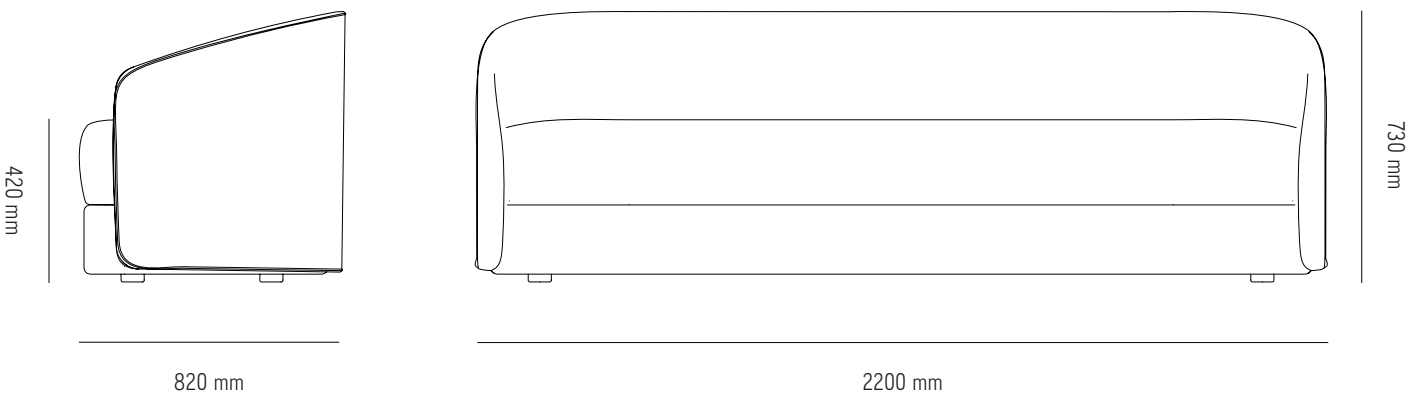

## Specifications

<b>Product Name</b>	Covent Sofa Narrow, 3 Seater
<b>Designer</b>	<b>Arde Design Studio</b>
<b>Year</b>	2019
<b>Category</b>	Furniture
<b>Type</b>	Sofa
<b>Material</b>	Plywood core construction w. Seat and back in high quality foam with selected upholstery.
<b>Product Dimensions</b>	H: 730 x W: 2200 x D:720 mm Seat Height: 420 mm
<b>Packaging Dimensions</b>	H: 780 x W: 2250 x D: 870 mm
<b>COM</b>	Fabric Requirements 6,4 meter
<b>Delivery time</b>	6-8 weeks
<b>County of origin</b>	Europe