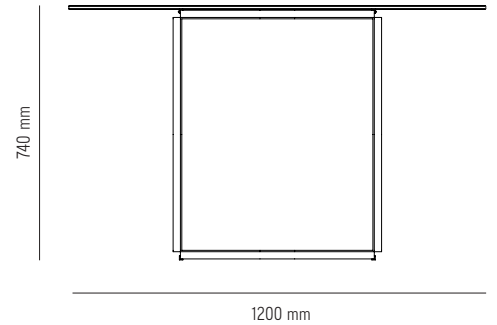

FLORENCE DINING TABLE

The Florence Table series expands, quite literally. Now available in a Ø145cm version, it has even more room to focus on the contents of living. With the addition of wood veneer and marble table top options - as well as glass, Florence's sleek frame still provides that same visual lightness and beautiful simplicity of the original.

SPECIFICATION

PRODUCT NAME	FLORENCE DINING TABLE
DESIGNER	KNUT BENDIK HUMLEVIK & JOSEFINE HEDEMANN
YEAR	2016
CATEGORY	FURNITURE
TYPE	DINING TABLE
MATERIAL	METALLIC POWDER COATED STEEL AND TEMPERED GLASS, MARBLE OR WOOD
COLOR /VARIATION	IRON BLACK FRAME /RAW GOLD FRAME /WHITE METALLIC FRAME /SMOKED GLASS TABLE TOP /CLEAR GLASS TABLE TOP /WHITE CARRERA MARBLE TABLE TOP
PRODUCT DIMENSIONS	TABLE TOP: Ø 1200 X 10/20 MM FRAME: H 720 X W 600 X D 600 MM TABLE TOP: Ø 1450 X 10/20 MM FRAME: H 720 X W 700 X D 700 MM
CONTRY OF ORIGION	EU
MASTERPACKAGING	1