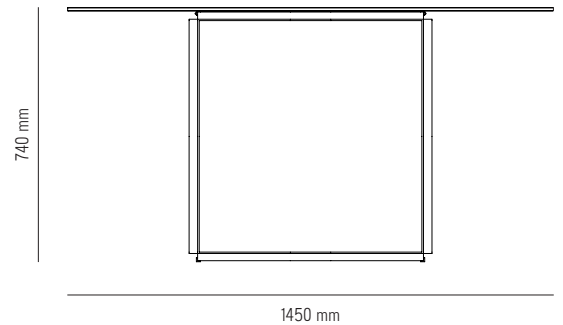

FLORENCE DINING TABLE

The Florence Table series expands, quite literally. Now available in a Ø145cm version, it has even more room to focus on the contents of living. With the addition of wood veneer and marble table top options - as well as glass, Florence's sleek frame still provides that same visual lightness and beautiful simplicity of the original.

SPECIFICATION

PRODUCT NAME	FLORENCE DINING TABLE
DESIGNER	KNUT BENDIK HUMLEVIK & JOSEFINE HEDEMANN
YEAR	2016
CATEGORY	FURNITURE
TYPE	DINING TABLE
MATERIAL	METALLIC POWDER COATED STEEL AND TEMPERED GLASS, MARBLE OR WOOD
COLOR /VARIATION	IRON BLACK FRAME /RAW GOLD FRAME /WHITE METALLIC FRAME /SMOKED GLASS TABLE TOP /CLEAR GLASS TABLE TOP /WHITE CARRERA MARBLE TABLE TOP
PRODUCT DIMENSIONS	TABLE TOP: Ø 1200 X 10/20 MM FRAME: H 720 X W 600 X D 600 MM TABLE TOP: Ø 1450 X 10/20 MM FRAME: H 720 X W 700 X D 700 MM
CONTRY OF ORIGION	EU
MASTERPACKAGING	1