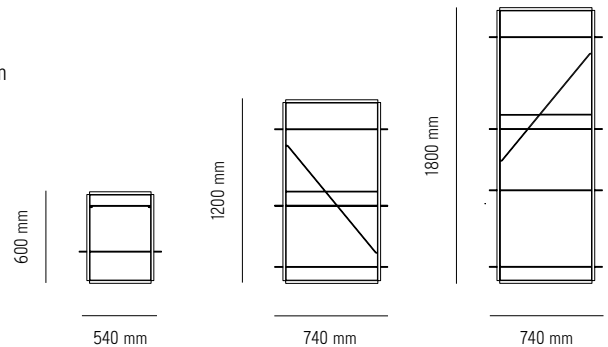

ITEM NO

VARIATION

40510	Side Table, Raw Gold, Small
40511	Shelf, Raw Gold, Medium
40512	Shelf, Raw Gold, Large
40520	Side Table, Iron Black, Small
40521	Shelf, Iron Black, Medium
40522	Shelf, Iron Black, Large

SPECIFICATION

PRODUCT NAME	FLORENCE SHELF
DESIGNER	KNUT BENDIK HUMLEVIK & JOSEFINE HEDEMANN
YEAR	2017
CATEGORY	FURNITURE
TYPE	SHELF
MATERIAL	METALLIC POWDER COATED STEEL AND TEMPERED GLASS
COLOR /VARIATION	IRON BLACK W. SMOKED GLASS /RAW GOLD W. CLEAR GLASS
PRODUCT DIMENSIONS	SIDE TABLE H: 600 W: 540 D: 540 mm MEDIUM SHELF H: 1200 W: 7400 D: 4400 mm LARGE SHELF H: 1800 W: 7400 D: 4400 mm DINING TABLE
PACKAGING DIMENSIONS	SIDE TABLE H: 660 W: 500 D: 500 mm MEDIUM SHELF H: 1260 W: 800 D: 500 mm LARGE SHELF H: 1860 W: 800 D: 500 mm DINING TABLE
WEIGHT	SIDE TABLE 13,1 Kg MEDIUM SHELF 24,6 Kg LARGE SHELF 32,6 Kg DINING TABLE
CONTRY OF ORIGION	EU
MASTERPACKAGING	1