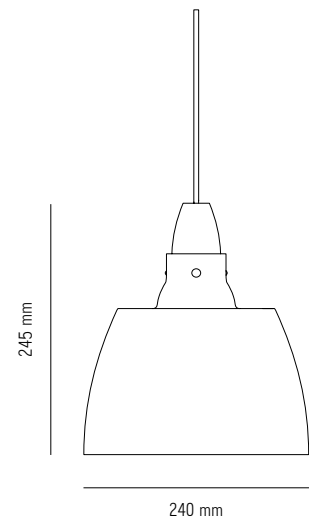

## SPECIFICATION

PRODUCT NAME	HANG ON HONEY PENDANT
DESIGNER	NIELS BAK RASMUSSEN
YEAR	2011
CATEGORY	LIGHTING
TYPE	PENDANT
MATERIAL	ALUMINIUM / COPPER
COLOR / VARIATION	BLACK / OXIDIZED / RAW COPPER
PRODUCT DIMENSIONS	H 245 MM / Ø 240 MM
PACKAGING DIMENSIONS	H 235 X W 255 X D 255 MM
CORD LENGTH	3400 MM
WEIGHT (INCL. PACKAGING)	1,4 KG
LIGHT SOURCE	E27, MAX 60W (220-240V~50/60 HZ)
BULB	NOT INCLUDED
CERTIFICATION	CE, CLASS II, IP20
COUNTRY OF ORIGIN	CHINA
MASTERPACKAGING	1