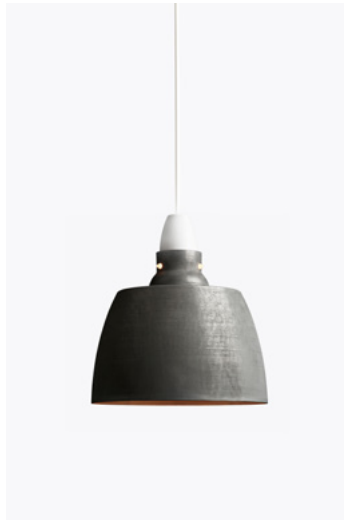

OXIDIZED ALUMINIUM