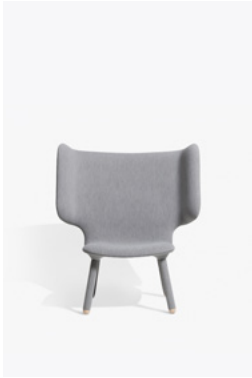

TEMBO LOUNGE CHAIR

Functionally sitting between a lounge and an armchair, Tembo's extended arms invite you into its warm embrace. Its unique form allows the Tembo Lounge Chair to be social, while at the same time creating a space for reflection. The big, soft elephants ear exterior provides a striking form, while the choice of colours and textures can create a playful addition, or a bold statement piece.

PRODUCT FACT SHEET > FURNITURE > TEMBO LOUNGE CHAIR

SPECIFICATION

PRODUCT NAME	TEMBO LOUNGE CHAIR
DESIGNER	NOERGAARD & KECHAYAS
YEAR	2011
CATEGORY	FURNITURE
TYPE	LOUNGE CHAIR
MATERIAL	UPHOLSTERY, STEEL CORPUS, MOULDED FOAM CORE AND WOODEN FEET
COLOR /VARIATION	MAINLINE PLUS, CHARCOAL MAINLINE PLUS, LEAD UNIFORM MELANGE, CHALK UNIFORM MELANGE, ASH UNIFORM MELANGE, INK UNIFORM MELANGE, JEANS UNIFORM MELANGE, RUMBA UNIFORM MELANGE, CORAL DOT, MIDNIGHT
DELIVERY	STANDARD MODELS 3-5 DAYS DELIVERY TIME (IN EUROPE) NON STANDARD MODELS 6-8 WEEKS DELIVERY TIME (IN EUROPE)
PRODUCT DIMENSIONS	H: 1015 X W: 963 X D: 810 SEAT HEIGHT: 400 MM
PACKAGING DIMENSIONS	H: 814 X W: 963 X D: 813 MM
WEIGHT (INCL. PACKAGING)	21 KG
CONTRY OF ORIGION	EUROPE
MASTERPACKAGING	1

VARIATIONS

MAIN LINE PLUS, CHARCOAL

MAIN LINE PLUS, LEAD

UNIFORM MELANGE, CHALK

UNIFORM MELANGE, ASH

UNIFORM MELANGE, ASH

UNIFORM MELANGE, JEANS

UNIFORM MELANGE, RUMBA