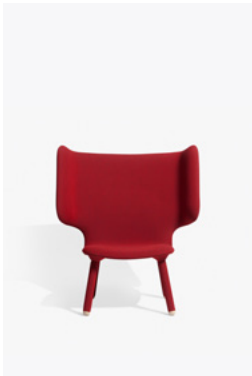

TEMBO LOUNGE CHAIR

Functionally sitting between a lounge and an armchair, Tembo's extended arms invite you into its warm embrace. Its unique form allows the Tembo Lounge Chair to be social, while at the same time creating a space for reflection. The big, soft elephants ear exterior provides a striking form, while the choice of colours and textures can create a playful addition, or a bold statement piece.

PRODUCT FACT SHEET > FURNITURE > TEMBO LOUNGE CHAIR

SPECIFICATION

PRODUCT NAME	TEMBO LOUNGE CHAIR
DESIGNER	NOERGAARD & KECHAYAS
YEAR	2011
CATEGORY	FURNITURE
TYPE	LOUNGE CHAIR
MATERIAL	UPHOLSTERY, STEEL CORPUS, MOULDED FOAM CORE AND WOODEN FEET
COLOR /VARIATION	MAINLINE PLUS, CHARCOAL MAINLINE PLUS, LEAD UNIFORM MELANGE, CHALK UNIFORM MELANGE, ASH UNIFORM MELANGE, INK UNIFORM MELANGE, JEANS UNIFORM MELANGE, RUMBA UNIFORM MELANGE, CORAL DOT, MIDNIGHT
DELIVERY	STANDARD MODELS 3-5 DAYS DELIVERY TIME (IN EUROPE) NON STANDARD MODELS 6-8 WEEKS DELIVERY TIME (IN EUROPE)
PRODUCT DIMENSIONS	H: 1015 X W: 963 X D: 810 SEAT HEIGHT: 400 MM
PACKAGING DIMENSIONS	H: 814 X W: 963 X D: 813 MM
WEIGHT (INCL. PACKAGING)	21 KG
CONTRY OF ORIGION	EUROPE
MASTERPACKAGING	1

VARIATIONS

MAIN LINE PLUS, CHARCOAL

MAIN LINE PLUS, LEAD

UNIFORM MELANGE, CHALK

UNIFORM MELANGE, ASH

UNIFORM MELANGE, ASH

UNIFORM MELANGE, JEANS

UNIFORM MELANGE, RUMBA