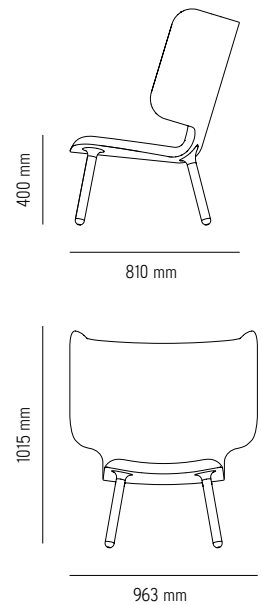

PRODUCT FACT SHEET > FURNITURE > TEMBO LOUNGE CHAIR

SPECIFICATION

PRODUCT NAME	TEMBO LOUNGE CHAIR
DESIGNER	NOERGAARD & KECHAYAS
YEAR	2011
CATEGORY	FURNITURE
TYPE	LOUNGE CHAIR
MATERIAL	UPHOLSTERY, STEEL CORPUS, MOULDED FOAM CORE AND WOODEN FEET
COLOR /VARIATION	MAINLINE PLUS, CHARCOAL MAINLINE PLUS, LEAD UNIFORM MELANGE, CHALK UNIFORM MELANGE, ASH UNIFORM MELANGE, INK UNIFORM MELANGE, JEANS UNIFORM MELANGE, RUMBA UNIFORM MELANGE, CORAL DOT, MIDNIGHT
DELIVERY	STANDARD MODELS 3-5 DAYS DELIVERY TIME (IN EUROPE) NON STANDARD MODELS 6-8 WEEKS DELIVERY TIME (IN EUROPE)
PRODUCT DIMENSIONS	H: 1015 X W: 963 X D: 810 SEAT HEIGHT: 400 MM
PACKAGING DIMENSIONS	H: 814 X W: 963 X D: 813 MM
WEIGHT (INCL. PACKAGING)	21 KG
CONTRY OF ORIGION	EUROPE
MASTERPACKAGING	1