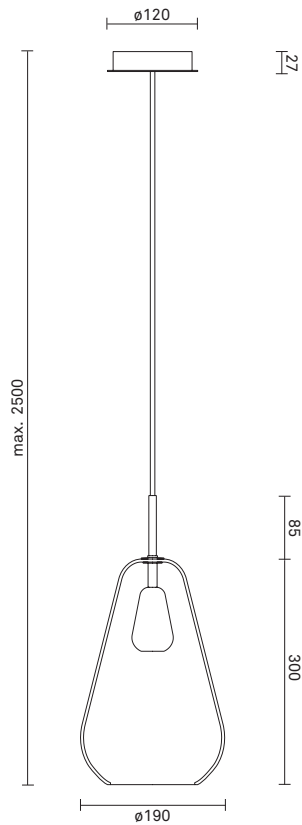

NUURA

ANOLI 1 - Medium

Design: Sofie Refer, 2018. EU-model.

Anoli 1 - Medium in mouth blown Gold glass and Nordic Gold metal finish.

Anoli Collection captures the tranquility of falling water droplets. The elegant droplets and golden warmth are the essence of the sophisticated pendant collection Anoli.

TECHNICAL INFO

Product no.: 01330122
Type: Suspension - Indoor

Colour:
Glass: Gold
Metal: Nordic Gold
Cable: Black

Materials:
Powder coated metal
Mouth-blown glass
Fabric covered cable

Dimensions:
ø190mm x 385mm
Ceiling plate: ø120mm x 50mm
Fabric cable - Length: 2500mm

Product weight:
Product incl. ceiling plate: 1255 g
Ceiling plate: 265 g

Packaging:
Dimensions: L: 254mm x W: 254mm x H: 481mm
Weight: 916 g
Total weight incl. product: 2171 g
Number of parcels: 1
Material: Brown cardboard.