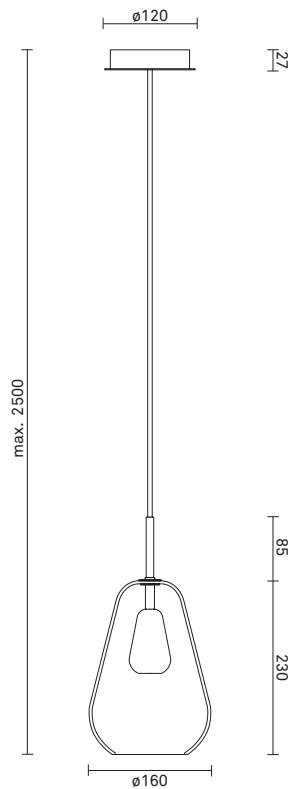

NUURA

ANOLI 1 - Small

Design: Sofie Refer, 2018. EU-model.

Anoli 1 - Small in mouth blown Gold glass and Nordic Gold metal finish.

Anoli Collection captures the tranquility of falling water droplets. The elegant droplets and golden warmth are the essence of the sophisticated pendant collection Anoli.

Anoli 1 - Small works perfectly as a single pendant or more pendants in lines or grouped over a table or desk.

Anoli collection:

The Anoli collection include the following products:

- Anoli 1 - Small
- Anoli 1 - Small / Opal
- Anoli 1 - Medium
- Anoli 1 - Medium / Opal
- Anoli 3
- Anoli 3 / Opal
- Anoli 6
- Anoli 13

TECHNICAL INFO

Product no.: 01320122
Type: Suspension - Indoor

Colour:
Glass: Gold
Metal: Nordic Gold
Cable: Black

Materials:
Powder coated metal
Mouth-blown glass
Fabric covered cable

Dimensions:
ø160mm x 315mm
Ceiling plate: ø120mm x 50mm
Fabric cable - Length: 2500mm

Product weight:
Product incl. ceiling plate: 1181 g
Ceiling plate: 265 g

Packaging:
Dimensions: L: 254mm x W: 254mm x H: 403mm
Weight: 855 g
Total weight incl. product: 2036 g
Number of parcels: 1
Material: Brown cardboard.