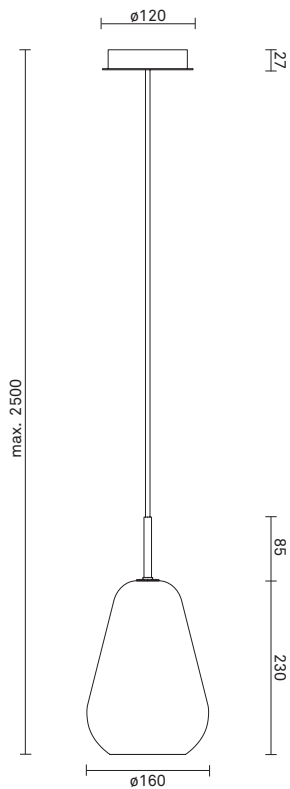

NUURA

ANOLI 1 - Small - Opal

Design: Sofie Refer, 2018. EU-model.

Anoli 1 - Small in mouth blown Gold glass and Nordic Gold metal finish.

Anoli Collection captures the tranquility of falling water droplets. The elegant droplets and golden warmth are the essence of the sophisticated pendant collection Anoli.

TECHNICAL INFO

Product no.: 01320124
Type: Suspension - Indoor

Colour:
Glass: Opal
Metal: Nordic Gold
Cable: White

Materials:
Powder coated metal
Mouth-blown glass
Fabric covered cable

Dimensions:
ø160mm x 315mm
Ceiling plate: ø120mm x 50mm
Fabric cable - Length: 2500mm

Product weight:
Product incl. ceiling plate: 1181 g
Ceiling plate: 265 g

Packaging:
Dimensions: L: 254mm x W: 254mm x H: 403mm
Weight: 855 g
Total weight incl. product: 2036 g
Number of parcels: 1
Material: Brown cardboard.