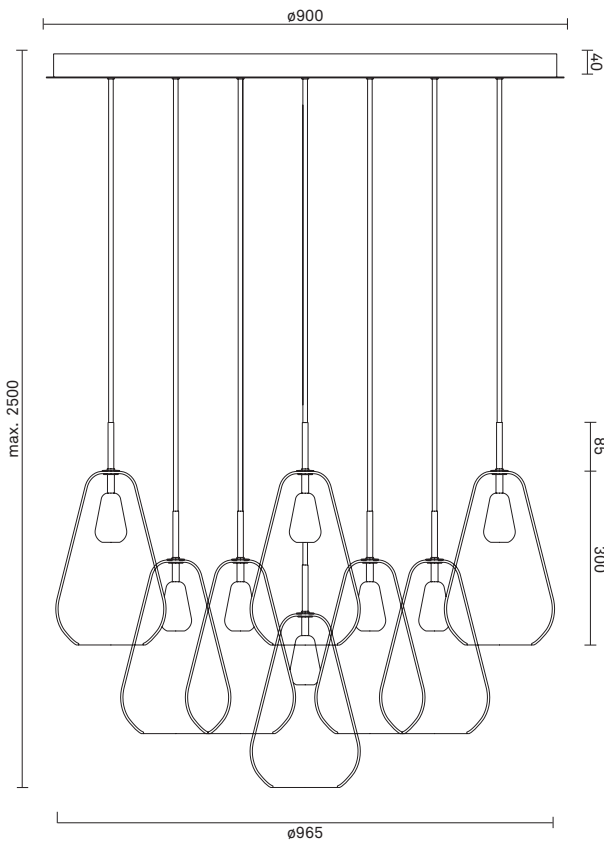

NUURA

ANOLI 13

Design: Sofie Refer, 2018. EU-model.

Anoli 13 - Small in mouth blown Gold glass and Nordic Gold metal finish.

Anoli Collection captures the tranquility of falling water droplets. The elegant droplets and golden warmth are the essence of the sophisticated pendant collection Anoli.

The elegant yet simple drop shape is emphasized by the finest mouth blown glass and light gold metal.

The collection ranges from sleek pendants to elegant chandeliers and can be customised for larger projects and private homes.

Anoli 13 is a statement chandelier suitable for larger rooms and public spaces. The Chandelier can be customised in exclusive arrangement.

Anoli collection:

The Anoli collection include the following products:

- Anoli 1 - Small
- Anoli 1 - Small / Opal
- Anoli 1 - Medium
- Anoli 1 - Medium / Opal
- Anoli 3
- Anoli 3 / Opal
- Anoli 6
- Anoli 13