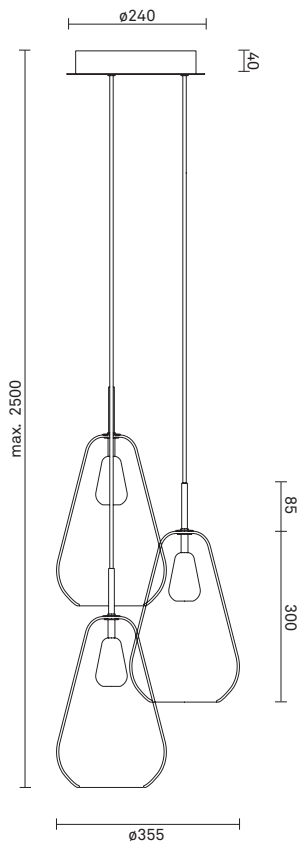

NUURA

ANOLI 3

Design: Sofie Refer, 2018. EU-model.

Anoli 3 - Small in mouth blown Gold glass and Nordic Gold metal finish.

Anoli Collection captures the tranquility of falling water droplets. The elegant droplets and golden warmth are the essence of the sophisticated pendant collection Anoli.

TECHNICAL INFO

Product no.: 01030122
Type: Suspension - Indoor

Colour:
Glass: Gold
Metal: Nordic Gold
Cable: Black

Materials:
Powder coated metal
Mouth-blown glass
Fabric covered cable

Dimensions:
ø355mm x max. 2500mm
Ceiling plate: ø240mm x 45mm
Fabric cable - Length: 2500mm

Product weight:
Product incl. ceiling plate: 4006 g
Ceiling plate: 1036 g

Packaging:
Pendant: L: 254mm x W: 254mm x H: 481mm
Ceiling plate: L: 270mm x W: 270mm x H: 110mm
Weight: 2960 g
Total weight incl. product: 6966 g
Number of parcels: 4
Material: Brown cardboard.