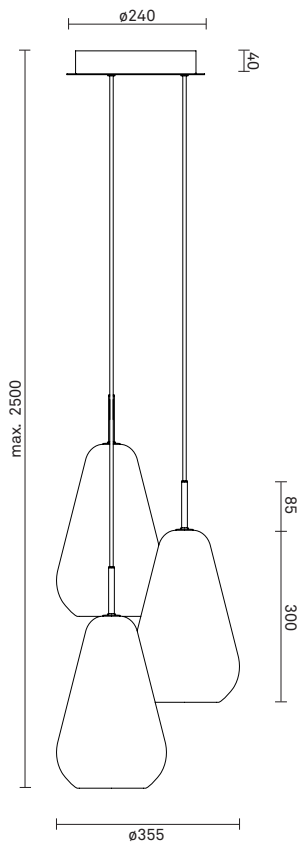

NUURA

ANOLI 3 - Opal

Design: Sofie Refer, 2018. EU-model.

Anoli 3 - Small in mouth blown Gold glass and Nordic Gold metal finish.

Anoli Collection captures the tranquility of falling water droplets. The elegant droplets and golden warmth are the essence of the sophisticated pendant collection Anoli.

TECHNICAL INFO

Product no.: 01030124
Type: Suspension - Indoor

Colour:
Glass: Opal
Metal: Nordic Gold
Cable: White

Materials:
Powder coated metal
Mouth-blown glass
Fabric covered cable

Dimensions:
ø355mm x max. 2500mm
Ceiling plate: ø240mm x 45mm
Fabric cable - Length: 2500mm

Product weight:
Product incl. ceiling plate: 4006 g
Ceiling plate: 1036 g

Packaging:
Pendant: L: 254mm x W: 254mm x H: 481mm
Ceiling plate: L: 270mm x W: 270mm x H: 110mm
Weight: 2960 g
Total weight incl. product: 6966 g
Number of parcels: 4
Material: Brown cardboard.