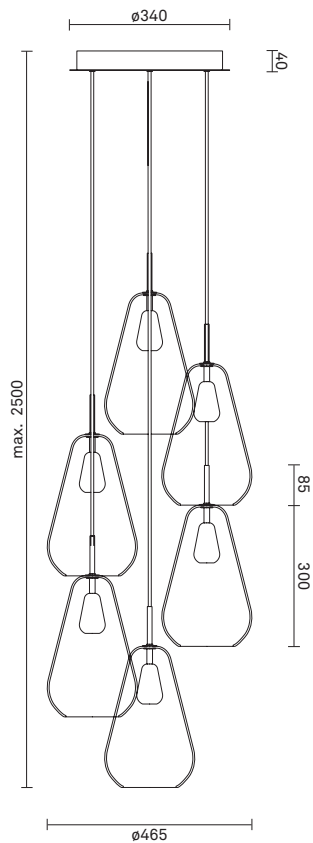

## ANOLI 6

Design: Sofie Refer, 2018. EU-model.

**Anoli 6 - Small in mouth blown Gold glass and Nordic Gold metal finish.**

Anoli Collection captures the tranquility of falling water droplets. The elegant droplets and golden warmth are the essence of the sophisticated pendant collection Anoli.

## TECHNICAL INFO

**Product no.:** 01060122  
**Type:** Suspension - Indoor

**Colour:**  
Glass: Gold  
Metal: Nordic Gold  
Cable: Black

**Materials:**  
Powder coated metal  
Mouth-blown glass  
Fabric covered cable

**Dimensions:**  
ø465mm x max. 2500mm  
Ceiling plate: ø340mm x 45mm  
Fabric cable - Length: 2500mm

**Product weight:**  
Product incl. ceiling plate: 8390 g  
Ceiling plate: 2450 g

**Packaging:**  
Pendant: L: 254mm x W: 254mm x H: 481mm  
Ceiling plate: L: 440mm x W: 440mm x H: 120mm  
Weight: 5922 g  
Total weight incl. product: 14312 g  
Number of parcels: 7  
Material: Brown cardboard.