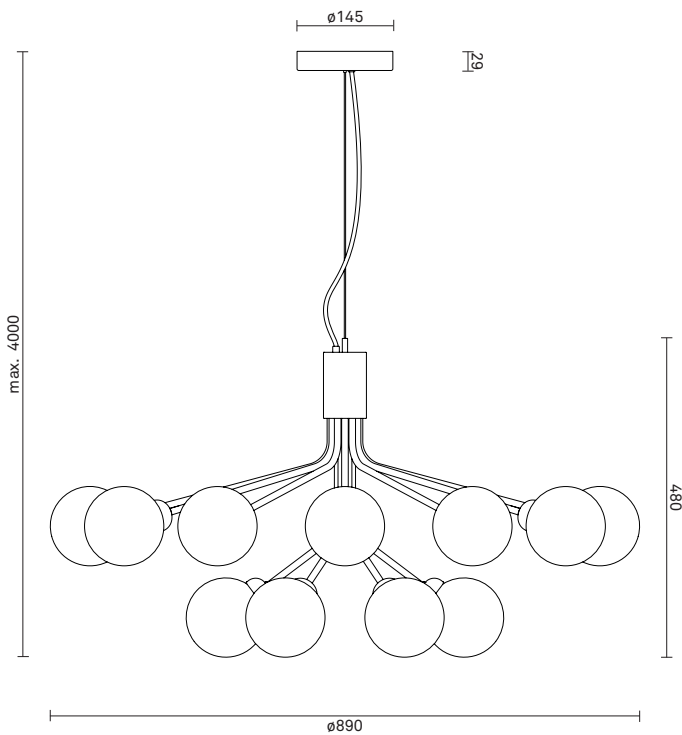

**Apiales 18** with its 89 cm in diameter, will look great as the centrepiece in the foyer, a large living room or over a large dining table.

## TECHNICAL INFO

**Product no.:** 05180524  
**Type:** Suspension - Indoor

**Colour:**  
Glass: Opal White  
Metal: Satin Black  
Cable: Black

**Materials:**  
Anodized metal  
Mouth-blown glass  
Fabric covered cable

**Dimensions:**  
ø890mm x 480mm  
Ceiling plate: ø145mm x 29mm  
Fabric cable - Length: 4000mm

**Product weight:**  
Product incl. ceiling plate: 7390 g  
Ceiling plate: - g

**Packaging:**  
Dimensions: L: 796mm x W: 796mm x H: 520mm  
Weight: 6620 g  
Total weight incl. product: 14010 g  
Number of parcels: 1  
Material: Brown cardboard.