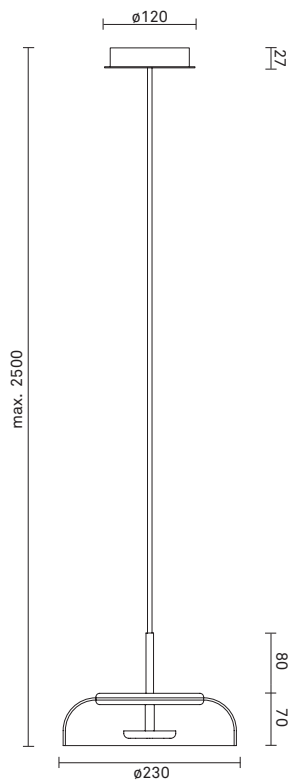

NUURA

BLOSSI 1

Design: Sofie Refer, 2018. EU-model.

Blossi 1 in mouth blown Clear glass and Nordic Gold metal finish.

Inspired by the golden light during the Nordic fall, Blossi Collection is designed to give an indirect and soft light.

A special recessed LED provides a soft light reflected in the metallic finish of the shade. Blossi Collection has beautifully rounded glass lampshades that complete the soft appearance.

The Blossi collection has a wide variety of uses and is suitable for both domestic and public spaces.

Blossi 1 works perfectly as a single pendant or more pendants in lines or grouped over a table or desk.

Blossii collection:

The Blossi collection include the following products:

- Blossi 1
- Blossi Wall/Ceiling
- Blossi Table
- Blossi Floor ϕ 23
- Blossi Floor ϕ 29
- Blossi 8