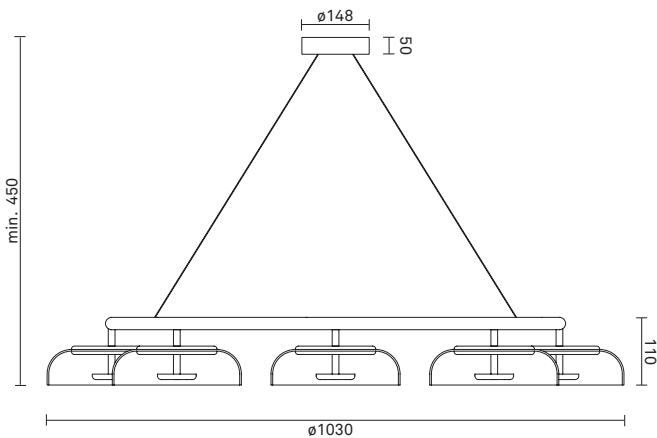

NUURA

BLOSSI 8

Design: Sofie Refer, 2018. EU-model.

Blossi 8 in mouth blown Clear glass and Nordic Gold metal finish.

Inspired by the golden light during the Nordic fall, Blossi Collection is designed to give an indirect and soft light.

A special recessed LED provides a soft light reflected in the metallic finish of the shade. Blossi Collection has beautifully rounded glass lampshades that complete the soft appearance.

The Blossi collection has a wide variety of uses and is suitable for both domestic and public spaces.

Blossi 8 is a statement chandelier, suitable for both domestic and public spaces. The chandelier is perfect for a living space or entry where you aren't awarded the luxury of high-ceilings.

Blossii collection:

The Blossi collection include the following products:

- Blossi 1
- Blossi Wall/Ceiling
- Blossi Table
- Blossi Floor ϕ 23
- Blossi Floor ϕ 29
- Blossi 8