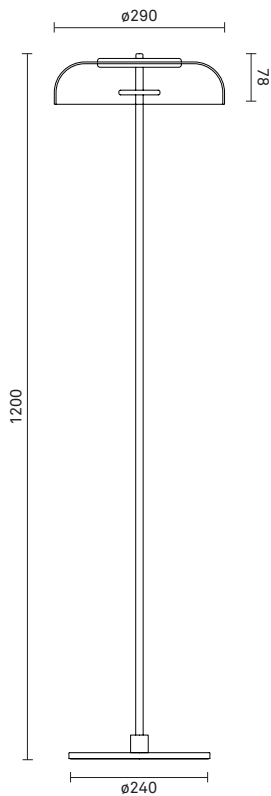

NUURA

BLOSSI FLOOR ϕ 29

Design: Sofie Refer, 2018. EU-model.

Blossi Floor in mouth blown Clear glass and Nordic Gold metal finish.

Inspired by the golden light during the Nordic fall, Blossi Collection is designed to give an indirect and soft light.

A special recessed LED provides a soft light reflected in the metallic finish of the shade. Blossi Collection has beautifully rounded glass lampshades that complete the soft appearance.

The Blossi collection has a wide variety of uses and is suitable for both domestic and public spaces.

Blossi Table brings a warm and cosy light to both livingrooms and corner spaces.

Blossii collection:

The Blossi collection include the following products:

- Blossi 1
- Blossi Wall/Ceiling
- Blossi Table
- Blossi Floor ϕ 23
- Blossi Floor ϕ 29
- Blossi 8