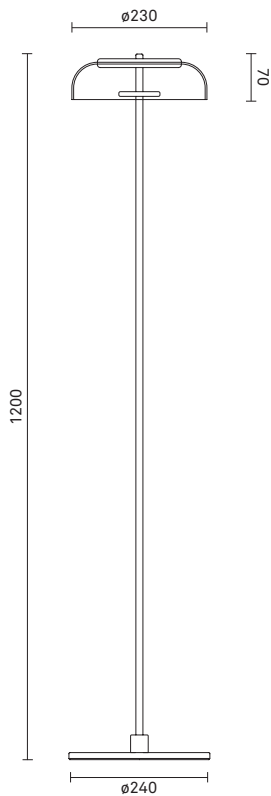

NUURA

BLOSSI FLOOR ϕ 23

Design: Sofie Refer, 2018. EU-model.

Blossi Floor in mouth blown Clear glass and Nordic Gold metal finish.

Inspired by the golden light during the Nordic fall, Blossi Collection is designed to give an indirect and soft light.

A special recessed LED provides a soft light reflected in the metallic finish of the shade. Blossi Collection has beautifully rounded glass lampshades that complete the soft appearance.

The Blossi collection has a wide variety of uses and is suitable for both domestic and public spaces.

Blossi Table brings a warm and cosy light to both livingrooms and corner spaces.

Blossii collection:

The Blossi collection include the following products:

- Blossi 1
- Blossi Wall/Ceiling
- Blossi Table
- Blossi Floor ϕ 23
- Blossi Floor ϕ 29
- Blossi 8