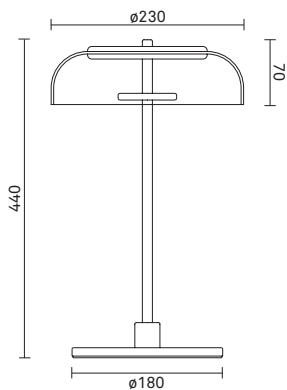

NUURA

TECHNICAL INFO

Product no.: 02530121
Type: Table Light - Indoor

Colour:
Glass: Clear
Metal: Nordic Gold
Cable: Black

Materials:
Powder coated metal
Mouth-blown glass
Fabric covered cable

Dimensions:
ø230mm x 440mm
Fabric cable - Length: 2000mm

Product weight:
Product: 3342 g

Packaging:
Dimensions: L: 533mm x W: 258mm x H: 266mm
Weight: 1023 g
Total weight incl. product: 4365 g
Number of parcels: 1
Material: Brown cardboard.

Packaging - weight - material:
Cardboard outside: 517 g
Cardboard inside: 456 g
Bubble wrap: 25 g
Plastic bag: 25 g