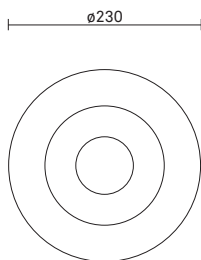

NUURA

BLOSSI WALL/CEILING

Design: Sofie Refer, 2018. EU-model.

Blossi Wall/Ceiling in mouth blown Clear glass and Nordic Gold metal finish.

Inspired by the golden light during the Nordic fall, Blossi Collection is designed to give an indirect and soft light.

A special recessed LED provides a soft light reflected in the metallic finish of the shade. Blossi Collection has beautifully rounded glass lampshades that complete the soft appearance.

The Blossi collection has a wide variety of uses and is suitable for both domestic and public spaces.

Blossi Wall/Ceiling Single or positioned in a row the glowing disc lends captivating appeal. Besides domestically the piece can be found in hotels, restaurants and shops.

Blossii collection:

The Blossi collection include the following products:

- Blossi 1
- Blossi Wall/Ceiling
- Blossi Table
- Blossi Floor ø23
- Blossi Floor ø29
- Blossi 8