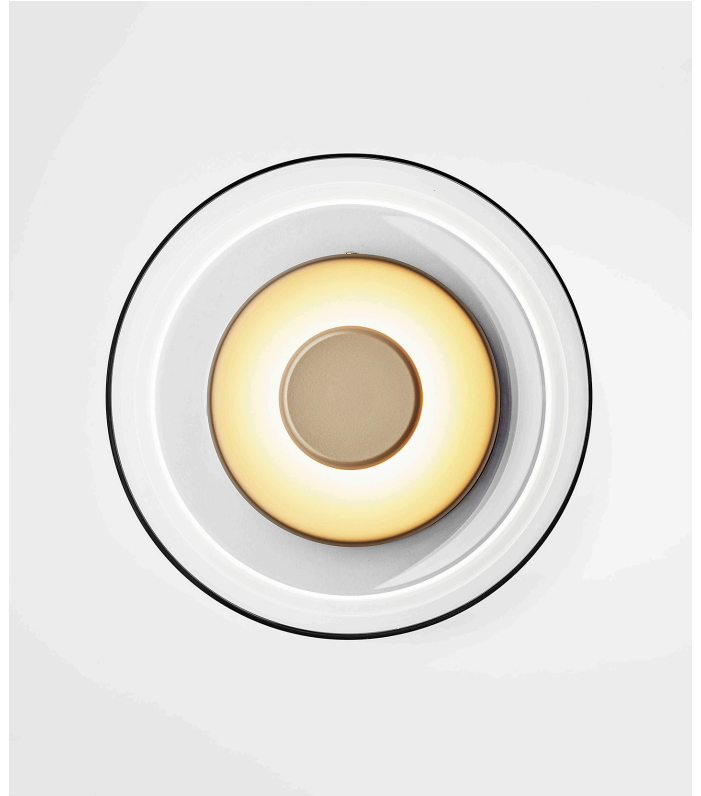

NUURA

BLOSSI WALL/CEILING

Design: Sofie Refer, 2018. EU-model.

Blossi Wall/Ceiling in mouth blown Clear glass and Nordic Gold metal finish.

Inspired by the golden light during the Nordic fall, Blossi Collection is designed to give an indirect and soft light.

A special recessed LED provides a soft light reflected in the metallic finish of the shade. Blossi Collection has beautifully rounded glass lampshades that complete the soft appearance.

The Blossi collection has a wide variety of uses and is suitable for both domestic and public spaces.

Blossi Wall/Ceiling Single or positioned in a row the glowing disc lends captivating appeal. Besides domestically the piece can be found in hotels, restaurants and shops.

Blossii collection:

The Blossi collection include the following products:

- Blossi 1
- Blossi Wall/Ceiling
- Blossi Table
- Blossi Floor ø23
- Blossi Floor ø29
- Blossi 8

TECHNICAL INFO

Product no.: 02480121
Type: Wall Light - Indoor

Colour:
Glass: Clear
Metal: Nordic Gold

Materials:
Powder coated metal
Mouth-blown glass