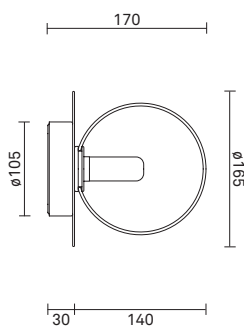

## TECHNICAL INFO

**Product no.:** 04480124  
**Type:** Wall Light - Indoor

**Colour:**  
Glass: Opal White  
Metal: Nordic Gold

**Materials:**  
Powder coated metal  
Mouth-blown glass

**Dimensions:**  
ø165mm x 170mm

**Product weight:**  
Product: 999 g

**Packaging:**  
Dimensions: L: 338mm x W: 194mm x H: 175mm  
Weight: 475 g  
Total weight incl. product: 1474 g  
Number of parcels: 1  
Material: Brown cardboard.