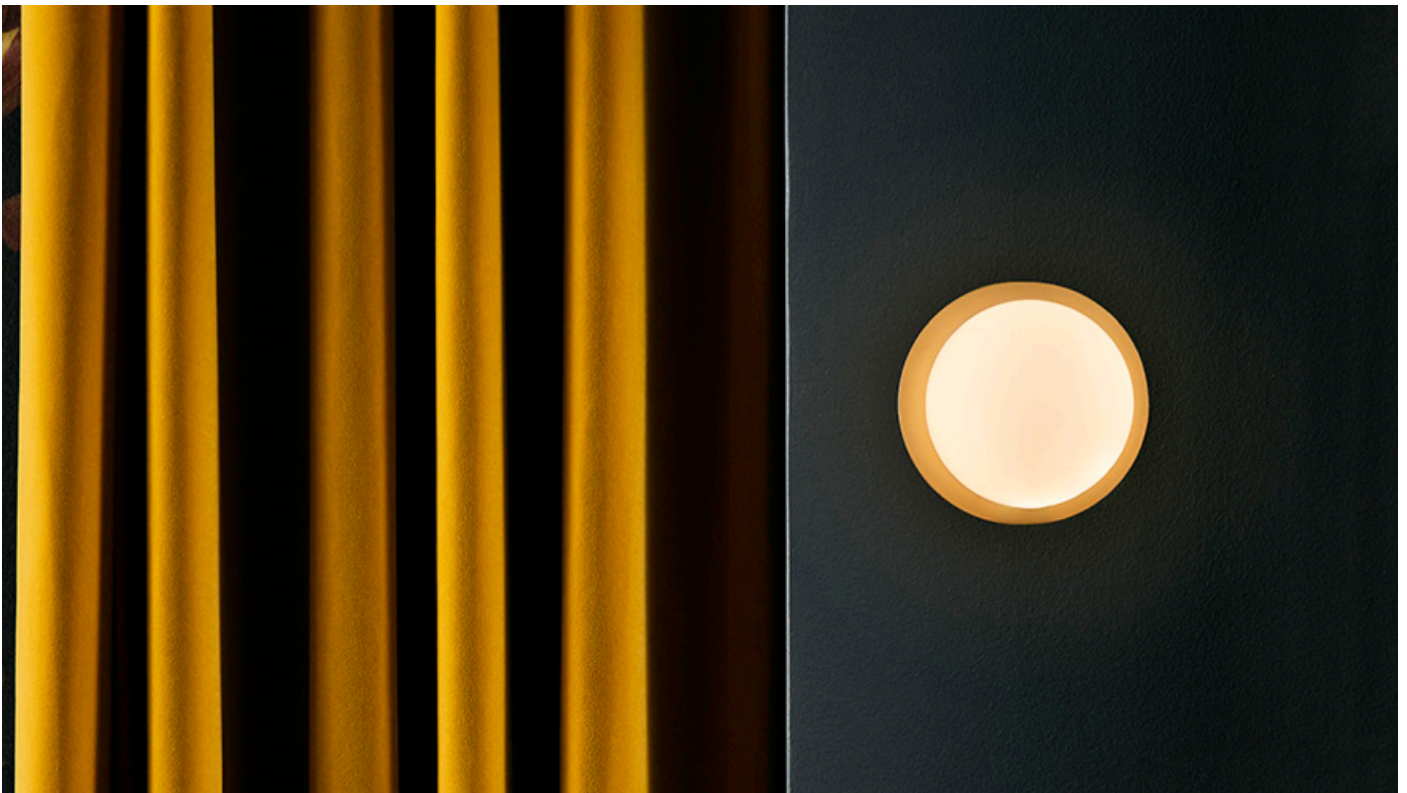

TECHNICAL INFO

Product no.: 04480124
Type: Wall Light - Indoor

Colour:
Glass: Opal White
Metal: Nordic Gold

Materials:
Powder coated metal
Mouth-blown glass

Dimensions:
ø165mm x 170mm

Product weight:
Product: 999 g

Packaging:
Dimensions: L: 338mm x W: 194mm x H: 175mm
Weight: 475 g
Total weight incl. product: 1474 g
Number of parcels: 1
Material: Brown cardboard.

Packaging - weight - material:

Cardboard outside: 187 g
Cardboard inside: 274 g
Bubble wrap: 6 g
Plastic bag: 8 g

Light source:

Socket: G9
Max wattage: 7W LED (Bulb not included)
Voltage (V): 220-240V

All products can be fitted with a dimmer.
Please contact your local electrician.

Recommended light source:

Illumination G9 (344-07), 2.3W LED, 2700K

Energy efficiency class:

A+ (with recommended bulb)

Certifications and labels:

CE - CE-certified
IP20 - IP20
 - Class II

Cleaning:

Use a soft dry cloth to clean the product.
Do not use household cleaners.