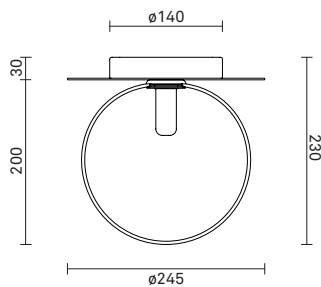

## TECHNICAL INFO

**Product no.:** 04490124  
**Type:** Wall Light - Indoor

**Colour:**  
Glass: Opal White  
Metal: Nordic Gold

**Materials:**  
Powder coated metal  
Mouth-blown glass

**Dimensions:**  
ø245mm x 230mm

## TECHNICAL INFO

**Product no.:** 04490324  
**Type:** Wall Light - Indoor

**Colour:**  
Glass: Opal White  
Metal: Light Silver

**Materials:**  
Powder coated metal  
Mouth-blown glass

**Dimensions:**  
ø245mm x 230mm