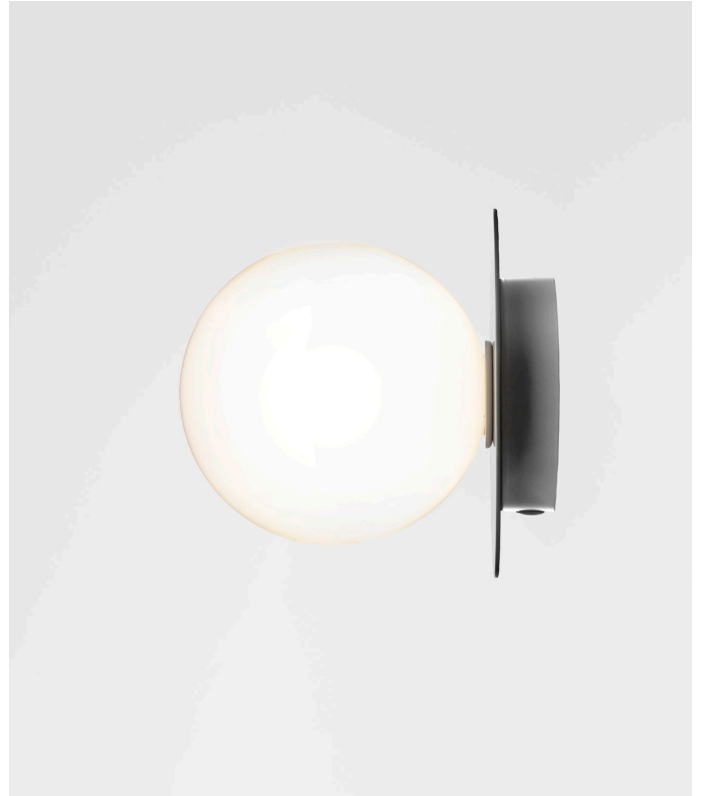

While the version in Optic Clear glass creates sparkeling reflections, the version in Opal White glass completes the minimalistic Nordic look.

**Liila 1 Wall/Ceiling** works perfectly single or grouped in a decorative formation. Liila 1 also suits smaller rooms, the bathroom and the entrance hall.

## TECHNICAL INFO

**Product no.:** 04480124  
**Type:** Wall Light - Indoor

**Colour:**  
Glass: Opal White  
Metal: Nordic Gold

**Materials:**  
Powder coated metal  
Mouth-blown glass

**Dimensions:**  
ø165mm x 170mm

## LIILA 1 WALL/CEILING - Opal

Design: Sofie Refer, 2018. EU-model.

**Liila 1 Wall/Ceiling in mouth blown Opal White glass and Light Silver metal finish.**

Liila Collection has a Nordic simplistic yet sensuous look due to the fine reflections in the glass and metal. The mouth blown glass is elegantly framed by the metal disc in soft metallic finish.

## TECHNICAL INFO

**Product no.:** 04480324  
**Type:** Wall Light - Indoor

**Colour:**  
Glass: Opal White  
Metal: Light Silver

**Materials:**  
Powder coated metal  
Mouth-blown glass

**Dimensions:**  
ø165mm x 170mm