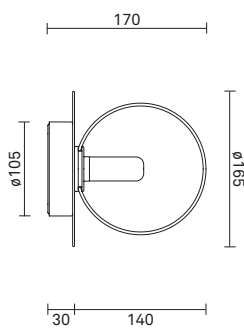

NUURA

LIILA 1 WALL/CEILING - Opal

Design: Sofie Refer, 2018. EU-model.

Liila 1 Wall/Ceiling in mouth blown Opal White glass and Light Silver metal finish.

Liila Collection has a Nordic simplistic yet sensuous look due to the fine reflections in the glass and metal. The mouth blown glass is elegantly framed by the metal disc in soft metallic finish.

While the version in Optic Clear glass creates sparkling reflections, the version in Opal White glass completes the minimalistic Nordic look.

Liila 1 Wall/Ceiling works perfectly single or grouped in a decorative formation. Liila 1 also suits smaller rooms, the bathroom and the entrance hall.

Liila collection:

The Liila collection include the following products:

- Liila 1 Wall/Ceiling / Optic
- Liila 1 Wall/Ceiling / Opal
- Liila 1 Large Wall/Ceiling / Optic
- Liila 1 Large Wall/Ceiling / Opal
- Liila 12 Wall/Ceiling / Optic
- Liila 12 Wall/Ceiling / Opal