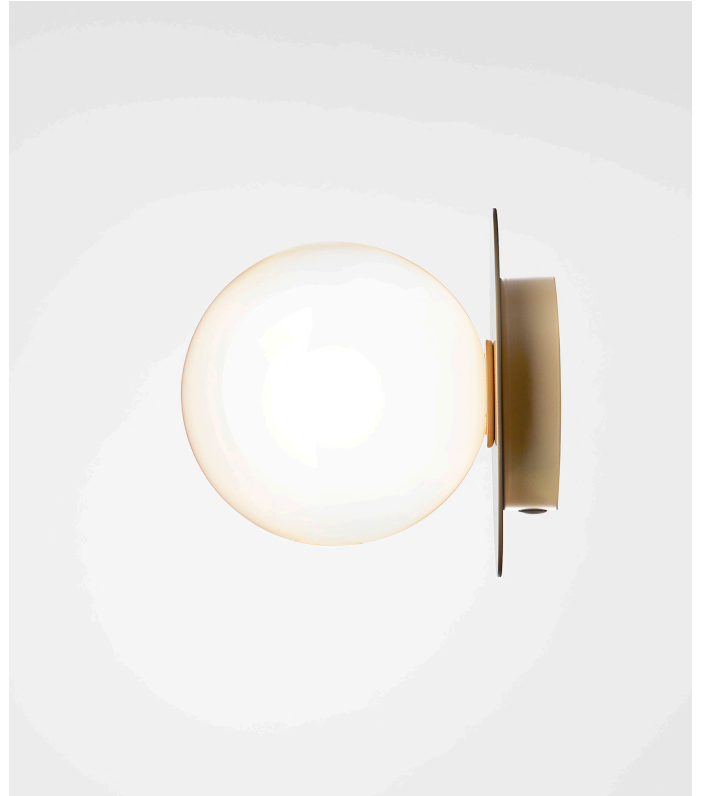

## LIILA 1 WALL/CEILING - Opal

Design: Sofie Refer, 2018. EU-model.

### Liila 1 Wall/Ceiling in mouth blown Opal White glass and Nordic Gold metal finish.

Liila Collection has a Nordic simplistic yet sensuous look due to the fine reflections in the glass and metal. The mouth blown glass is elegantly framed by the metal disc in soft metallic finish.

While the version in Optic Clear glass creates sparkeling reflections, the version in Opal White glass completes the minimalistic Nordic look.

**Liila 1 Wall/Ceiling** works perfectly single or grouped in a decorative formation. Liila 1 also suits smaller rooms, the bathroom and the entrance hall.

## TECHNICAL INFO

**Product no.:** 04480124  
**Type:** Wall Light - Indoor

**Colour:**  
Glass: Opal White  
Metal: Nordic Gold

**Materials:**  
Powder coated metal  
Mouth-blown glass

**Dimensions:**  
ø165mm x 170mm