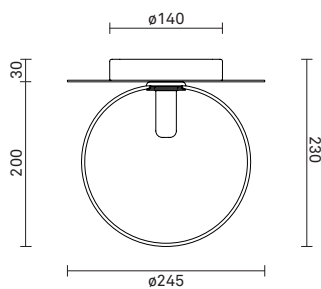

## TECHNICAL INFO

**Product no.:** 04480124  
**Type:** Wall Light - Indoor

**Colour:**  
Glass: Opal White  
Metal: Nordic Gold

**Materials:**  
Powder coated metal  
Mouth-blown glass

**Dimensions:**  
ø165mm x 170mm

## TECHNICAL INFO

**Product no.:** 04480324  
**Type:** Wall Light - Indoor

**Colour:**  
Glass: Opal White  
Metal: Light Silver

**Materials:**  
Powder coated metal  
Mouth-blown glass

**Dimensions:**  
ø165mm x 170mm

## TECHNICAL INFO

**Product no.:** 04490124  
**Type:** Wall Light - Indoor

**Colour:**  
Glass: Opal White  
Metal: Nordic Gold

**Materials:**  
Powder coated metal  
Mouth-blown glass

**Dimensions:**  
ø245mm x 230mm