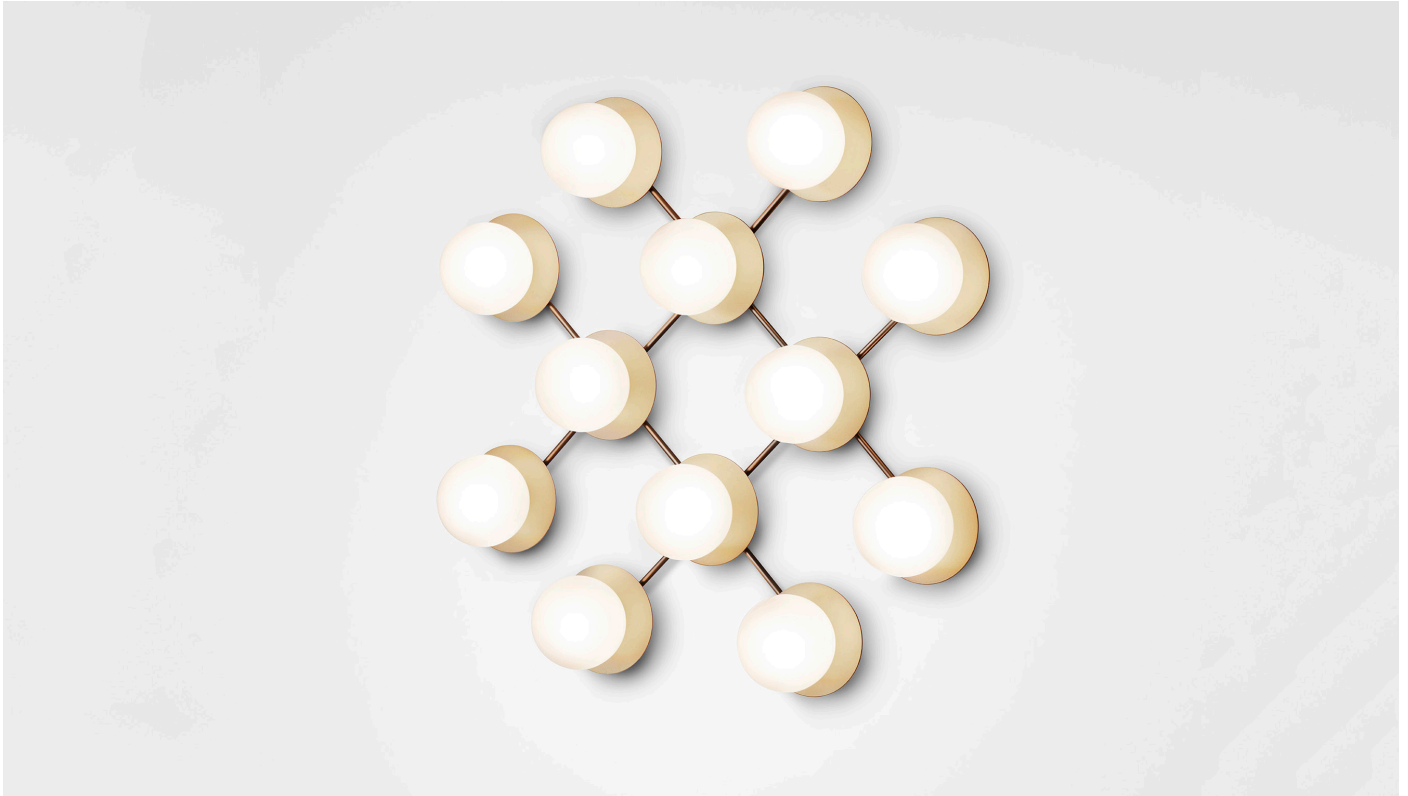

# NUURA

## LIILA 12 WALL/CEILING - Opal

Design: Sofie Refer, 2018. EU-model.

**Liila 12 Wall/Ceiling in mouth blown Optic Clear glass and Nordic Gold metal finish.**

Liila Collection has a Nordic simplistic yet sensuous look due to the fine reflections in the glass and metal. The mouth blown glass is elegantly framed by the metal disc in soft metallic finish.

While the version in Optic Clear glass creates sparkling reflections, the version in Opal White glass completes the minimalistic Nordic look.

**Liila 12 Wall/Ceiling** is a unique interpretation of the classic chandelier - a sensuous lighting sculpture that reflects the abundance of nature.