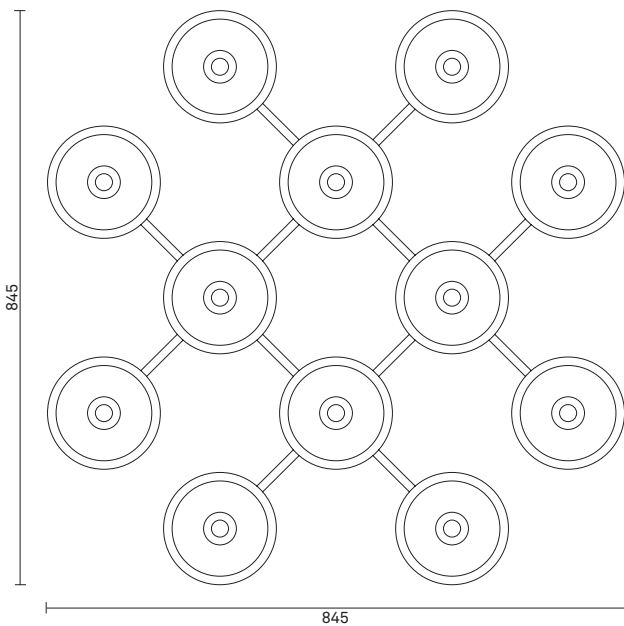

## TECHNICAL INFO

**Product no.:** 04120124  
**Type:** Wall Light - Indoor

**Colour:**  
Glass: Opal White  
Metal: Nordic Gold

**Materials:**  
Powder coated metal  
Mouth-blown glass

**Dimensions:**  
845mm x 845mm

**Product weight:**  
Product: 14300 g

**Packaging:**  
Dimensions: L: 870mm x W: 865mm x H: 230mm  
Weight: 6200 g  
Total weight incl. product: 20500 g  
Number of parcels: 1  
Material: Brown cardboard.