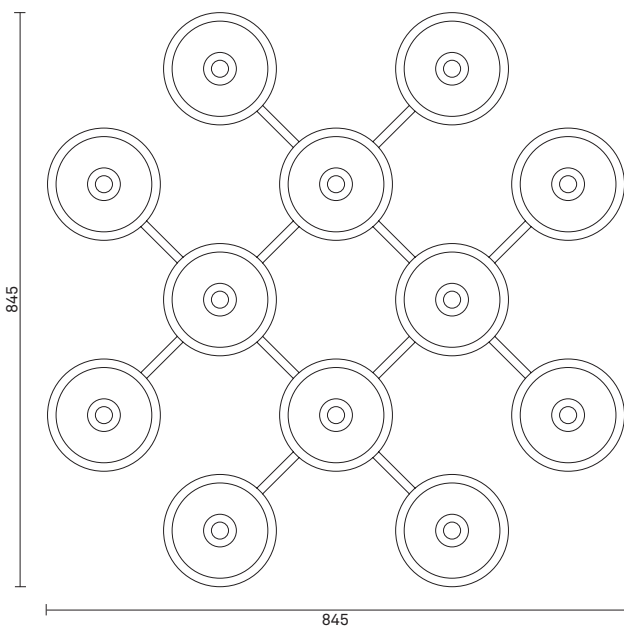

## TECHNICAL INFO

**Product no.:** 04120123  
**Type:** Wall Light - Indoor

**Colour:**  
Glass: Optic Clear  
Metal: Nordic Gold

**Materials:**  
Powder coated metal  
Mouth-blown glass

**Dimensions:**  
845mm x 845mm

**Product weight:**  
Product: 14300 g

**Packaging:**  
Dimensions: L: 870mm x W: 865mm x H: 230mm  
Weight: 6200 g  
Total weight incl. product: 20500 g  
Number of parcels: 1  
Material: Brown cardboard.