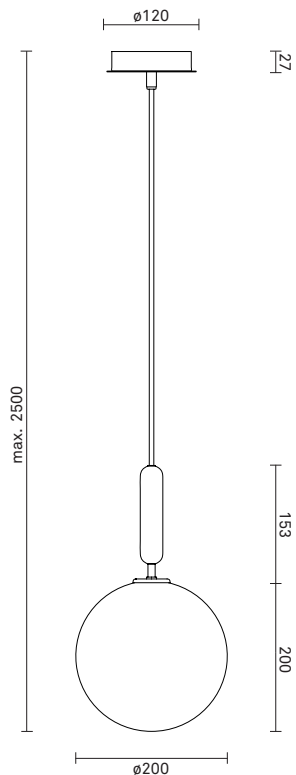

NUURA

MIIRA 1 Large - Opal

Design: Sofie Refer, 2019. EU-model.

Miira 1 Large in mouth blown Opal White glass and Rock Grey finish. Incl. Ceiling plate.

The significant details of Miira are the fine curves and thin neck that gives a graceful appearance.

TECHNICAL INFO

Product no.: 03340224

Type: Suspension - Indoor

Colour:

Glass: Opal White

Metal: Rock Grey

Cable: Black

Materials:

Powder coated metal

Mouth-blown glass

Fabric covered cable

Dimensions:

∅200mm x 353mm

Ceiling plate: ∅120mm x 50mm

Fabric cable - Length: 2500mm

Product weight:

Product incl. ceiling plate: - g

Ceiling plate: 265 g

Packaging:

Dimensions: L: -mm x W: -mm x H: -mm

Weight: - g

Total weight incl. product: - g

Number of parcels: 1

Material: Brown cardboard.