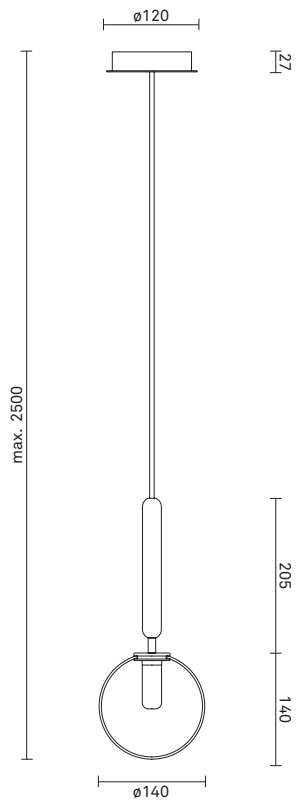

NUURA

MIIRA 1 - Opal

Design: Sofie Refer, 2018. EU-model.

Miira 1 in mouth blown Opal White glass and Rock Grey metal finish.

The significant details of Miira are the fine curves and thin neck that gives a graceful appearance.

TECHNICAL INFO

Product no.: 03310224
Type: Suspension - Indoor

Colour:
Glass: Opal White
Metal: Rock Grey
Cable: Black

Materials:
Powder coated metal
Mouth-blown glass
Fabric covered cable

Dimensions:
ø140mm x 345mm
Ceiling plate: ø120mm x 50mm
Fabric cable - Length: 2500mm

Product weight:
Product incl. ceiling plate: 1088 g
Ceiling plate: 265 g

Packaging:
Dimensions: L: 424mm x W: 171mm x H: 170mm
Weight: 458 g
Total weight incl. product: 1546 g
Number of parcels: 1
Material: Brown cardboard.