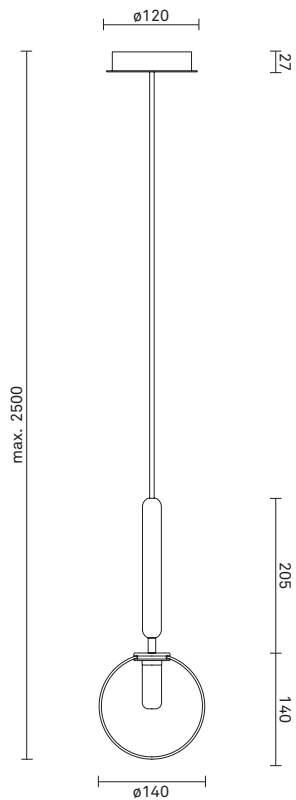

## MIIRA 1 - Optic

Design: Sofie Refer, 2018. EU-model.

**Miira 1 in mouth blown Optic Clear glass and Rock Grey metal finish.**

The significant details of Miira are the fine curves and thin neck that gives a graceful appearance.

## TECHNICAL INFO

**Product no.:** 03310223  
**Type:** Suspension - Indoor

**Colour:**  
Glass: Optic Clear  
Metal: Rock Grey  
Cable: Black

**Materials:**  
Powder coated metal  
Mouth-blown glass  
Fabric covered cable

**Dimensions:**  
ø140mm x 345mm  
Ceiling plate: ø120mm x 50mm  
Fabric cable - Length: 2500mm

**Product weight:**  
Product incl. ceiling plate: 1088 g  
Ceiling plate: 265 g

**Packaging:**  
Dimensions: L: 424mm x W: 171mm x H: 170mm  
Weight: 458 g  
Total weight incl. product: 1546 g  
Number of parcels: 1  
Material: Brown cardboard.