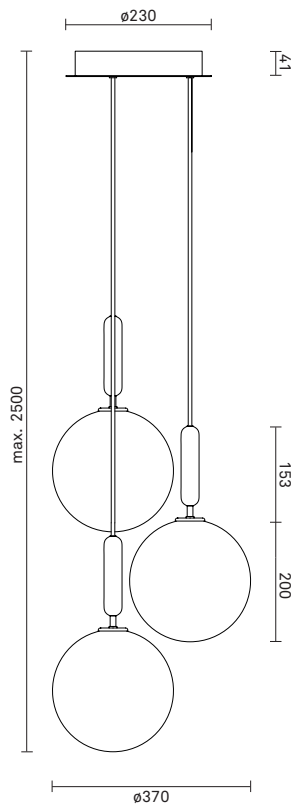

NUURA

MIIRA 3 Large - Opal

Design: Sofie Refer, 2019. EU-model.

Miira 3 Large in mouth blown Opal White glass and Rock Grey finish. Incl. Ceiling plate.

The significant details of Miira are the fine curves and thin neck that gives a graceful appearance.

TECHNICAL INFO

Product no.: 03610224

Type: Suspension - Indoor

Colour:

Glass: Opal White

Metal: Rock Grey

Cable: Black

Materials:

Powder coated metal

Mouth-blown glass

Fabric covered cable

Dimensions:

∅370mm x max. 2500mm

Ceiling plate: ∅230mm x 41mm

Fabric cable - Length: 2500mm

Product weight:

Product incl. ceiling plate: - g

Ceiling plate: 1036 g

Packaging:

Dimensions: L: -mm x W: -mm x H: -mm

Weight: - g

Total weight incl. product: - g

Number of parcels: 4

Material: Brown cardboard.